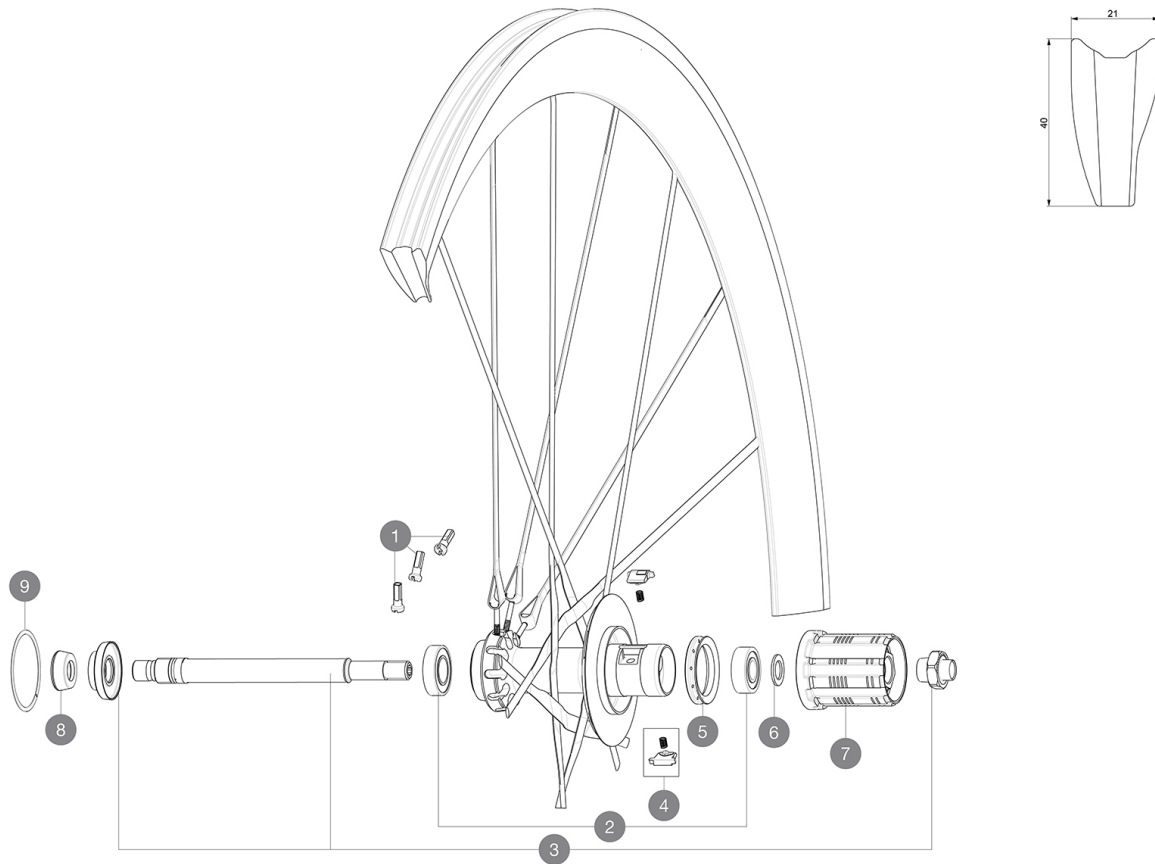

REFERENCES WHEELS

**SPOKES**

<b>1</b>	99603601	KIT 10 NIPPLES COSMIC CARBON ULTIMATE
----------	----------	---------------------------------------

**HUB SHELLS**

<b>2</b>	33000001	REAR HUB B9+6901 BEARINGS 2013
<b>3</b>	V2250801	KIT REAR AXLE COSMIC ULTIMATE
<b>4</b>	M40578	FTSL PAWLS KIT (ROAD WHEELS)
<b>5</b>	99500001	FTSL/FTSX FREEHUB BODY SEAL
<b>6</b>	30872801	SET OF 3 INTERNAL SILVER SPACERS 9mm FTS-L
<b>7</b>	30871101	FTS-L ROAD FREEWHEEL BODY HG11 8/9 compatible
<b>7</b>	30871201	FTS-L ROAD FREEWHEEL BODY ED11 8/9 compatible
<b>9</b>	99604501	SET OF 2 R.HUB RING COS.CARB.ULTIMATE

**Specifications****RIMS**

- **Material** : 100% woven 12K carbon fiber
- **Height** : 40 mm
- **Drilling** : no holes, spokes molded to the rim
- **Brake track** : carbon with TgMAX technology
- **Valve hole diameter** : 6.5 mm
- **Tyre** : tubular
- **ETRTO size** : 28" tubular
- **Recommended tyre sizes** : 19 to 28 mm

**SPOKES**

- **Material** : unidirectional carbon fiber
- **Shape** : R2R
- **Nipples** : brass, ABS
- **Count** : 20 front and rear
- **Lacing** : crossed 2 front and rear drive side, radial non drive side

**WHEEL HUB**

- **Front body** : Front 100% carbon
- **Rear body** : aluminum
- **Axle material** : aluminum  
Adjustable sealed cartridge bearings
- **Freewheel** : FTS-L steel

**WHEEL WEIGHTS**

665