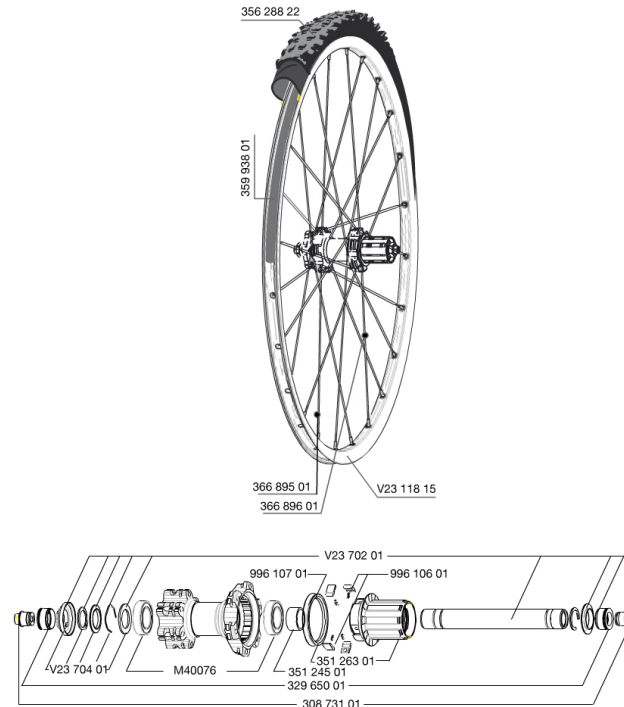

# MAVIC CROSSROC WTS 29 Lefty Supermax 2014

### RIMS

&NBSP;:

35993801	UST RIM STRIP 29x19c
V2311815	KIT FRONT/REAR CROSSROC 29"

### SPOKES

36689501	"KIT 12 FT/NDS CROSSROC 29"" SPOKE 295mm"
36689601	"KIT 12 DS CROSSROC/XRIDE UST/XMAX ELITE/XA ELITE 29"" SPK 2

#### **WHEEL WEIGHTS**

Wheel weight