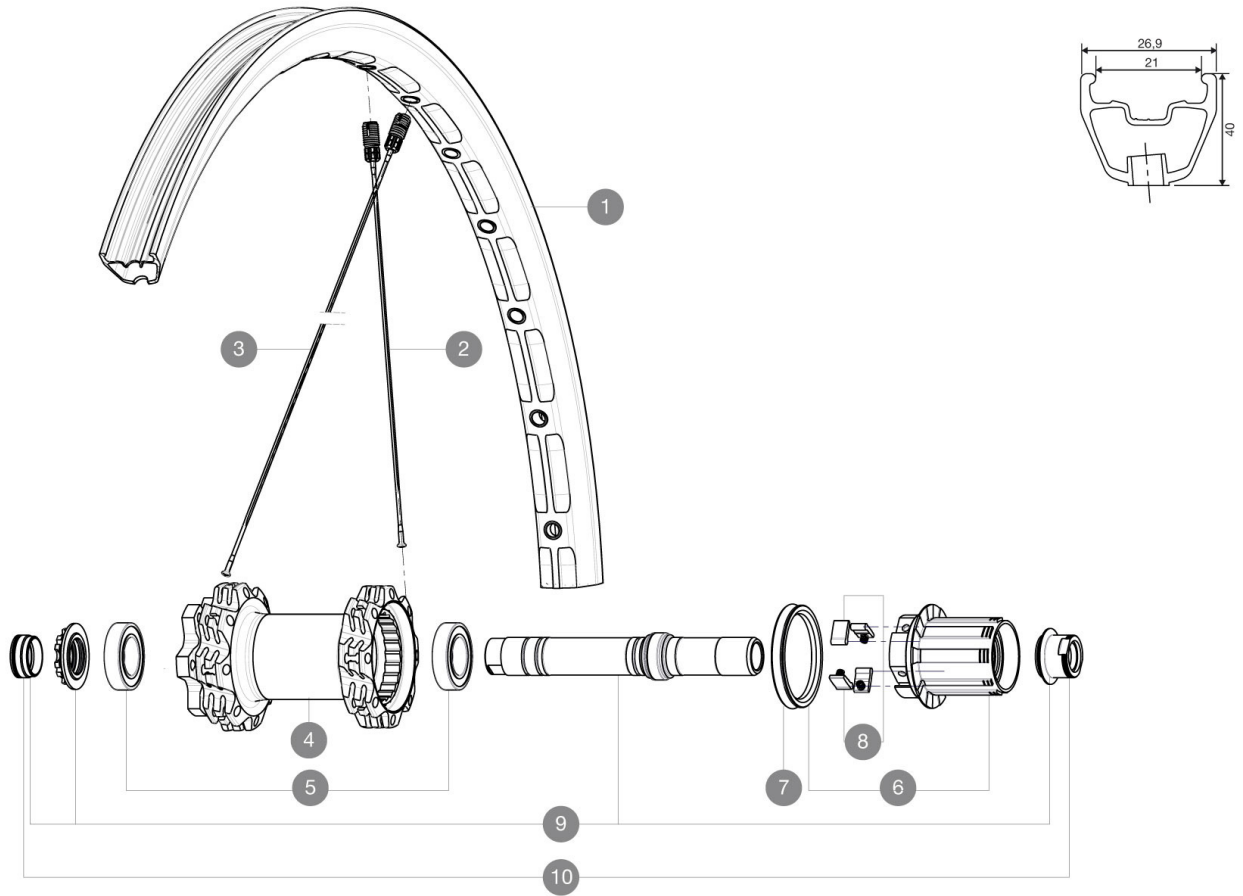

REFERENCES WHEELS

R67301	DeemaxUlti27.5Rr12x150	R67401	DxUlti27.5Rr12x150XX1 YE
--------	------------------------	--------	--------------------------

RIMS

VALVE HOLE \bar{A} (MM): 6.5 :

1	V2312313	"KIT REAR RIM DEEMAX ULTIMATE 27,5""
---	----------	--------------------------------------

SPOKES

2	V2380601	"KIT 16 DRIVE SIDE DEEMAX 27,5"" SPOKE 278,5mm"
3	V2380701	"KIT 16 NDS DEEMAX 27,5"" SPOKE 280,5mm"

HUB SHELLS

4	N/A	HUB BODY
5	M40076	HUB BEARINGS 17x30x7 6903 x 2
6	35126001	ITS-4 FREEWHEEL BODY + SEAL 2013 (NO PAWLS)
7	99610701	ITS-4 FREEWHEEL SEAL
8	99610601	PAWLS KIT FOR ITS-4 (OR TS-2)
9	30870401	REAR QRM + AXLE KIT ITS4 135mm from 2012

ADAPTERS

10	30872201	FRAME SUPPORT ITS-4 135mm REAR AXLE > 2012
----	----------	--

MAVIC *Deemax Ultimate 27.5*

2

2015

REAR

Specifications

WHEEL WEIGHTS

Wheel weight