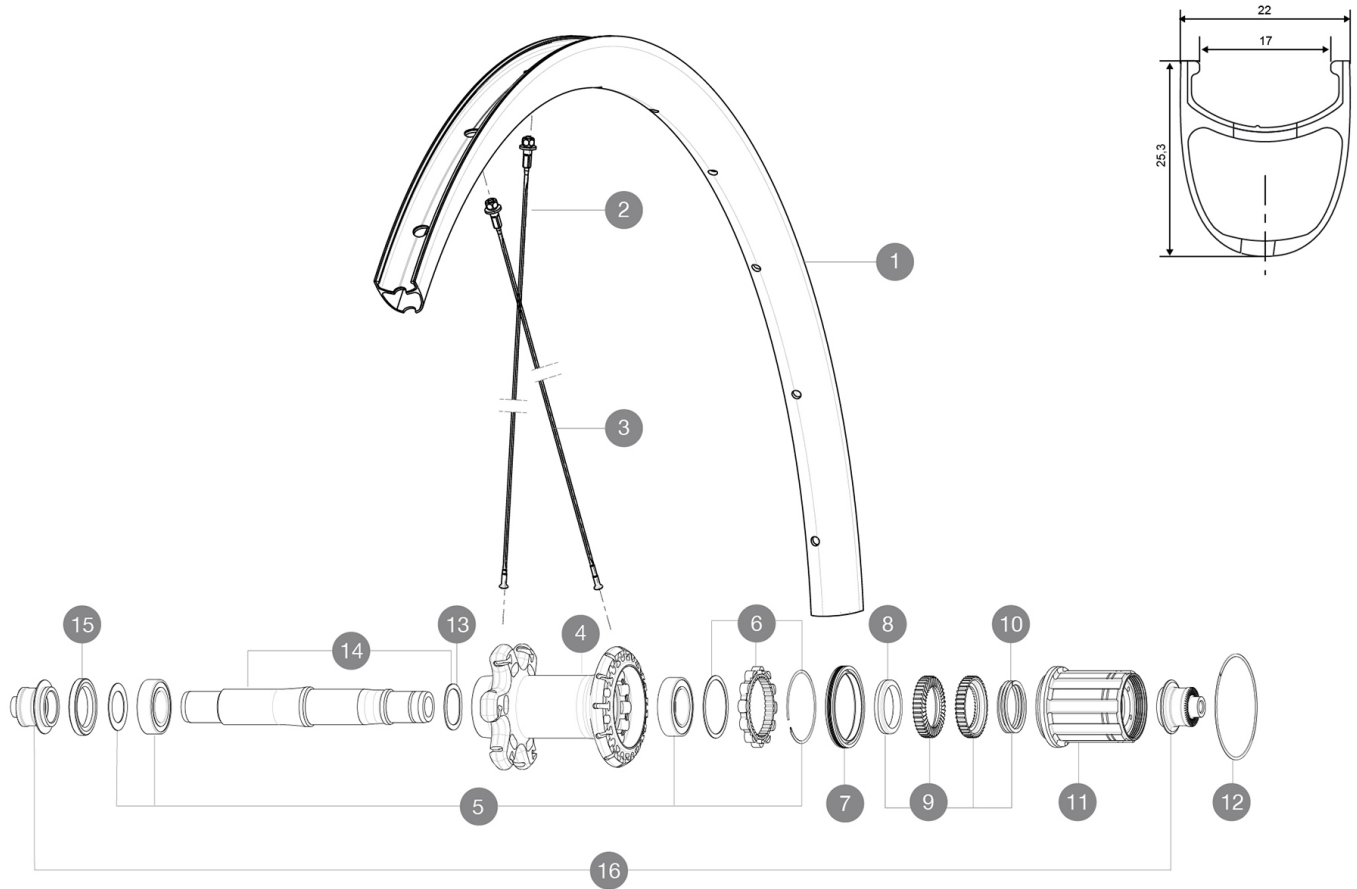

MAVIC *Ksyrium Pro Carbon SL C*

ASTM CATEGORY 1 : road only
 Recommended weight limit : 120kg
 Recommended tyre sizes: 25 to 52 mm
 Max. Pressure: 25mm 7.7 bars - 110 PSI

REFERENCES WHEELS

R51301 KProCarbSL C Rr

**RIMS**VALVE HOLE \bar{A} (MM): 6,5 :

1	V2737513	KIT REAR RIM KSYRIUM PRO CARBON SL UST
1	V2401513	KIT RR RIM KSYRIUM PRO CARBON SL Clincher - while stock last
	V3720101	25mm UST Tape for 19 to 22mm Road Rims
	V2690101	KIT CARBON RIM TAPE 21x622mm - FOR CARBON RIM

Specifications

RIMS

- **Material** : 3K carbon fibers
- **Height** : 25mm
- **Drilling** : traditional
- **Material** : 3K carbon fibers
- **Material** : 3K carbon fibers
- **Brake track** : carbon with TgMAX technology
- **Valve hole diameter** : 6.5 mm
- **Tyre** : clincher
- **ETRTO size** : 622x17C
- **Height** : 25mm
- **Height** : 25mm
- **Recommended tyre sizes** : 25 to 52 mm
- **Drilling** : traditional
- **Drilling** : traditional
- **Brake track** : carbon with TgMAX technology
- **Brake track** : carbon with TgMAX technology
- **Brake track** : carbon
- **Brake track** : carbon
- **Valve hole diameter** : 6.5 mm
- **Valve hole diameter** : 6.5 mm
- **Tyre** : clincher
- **Tyre** : clincher

VERSIONS

- **Color** : Black only
- **Color** : Black only

WHEEL WEIGHTS

Wheel weight 775