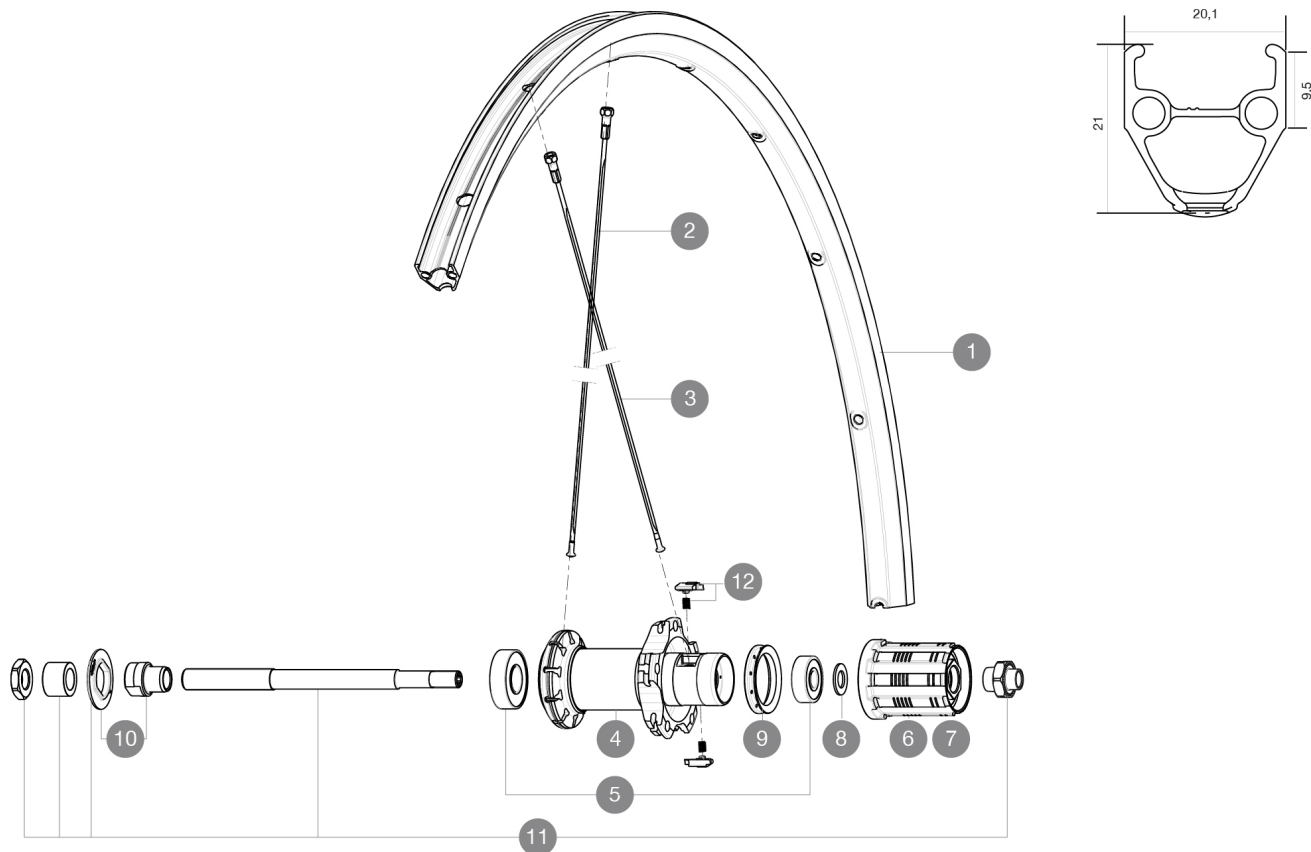

Maximum tyre pressure: 2.55bar/37PSI with a 54mm tyre - 1.3bar/19PSI with a 125mm tyre  
 ASTM CATEGORY 1 : road only  
 Recommended weight limit : 120kg  
 Recommended tyre sizes: 25 to 52 mm  
 Max. Pressure: 23mm 8.7 bars - 125 psi, 25/28mm 7.7 bars - 110 psi  
 Maximum tyre size: width 52mm - pressure max. 5Bar/72PSI

## RIMS

VALVE HOLE  $\bar{A}$  (MM): 6,5 :

1 V2403015 KIT FRONT/REAR RIM AKSIUM

## SPOKES

2 10844901 KIT 10 FT KSYRIUM EQ S/FT+NDS AKSIUM SPK 285mm - while stock  
 2 V4160101 Kit 10 stainless spokes 285 Ft Ksyrium Equipe S/Ft & NDS Aks  
 3 10845001 KIT 10 DS AKSIUM STEEL AERO SPOKES 299mm