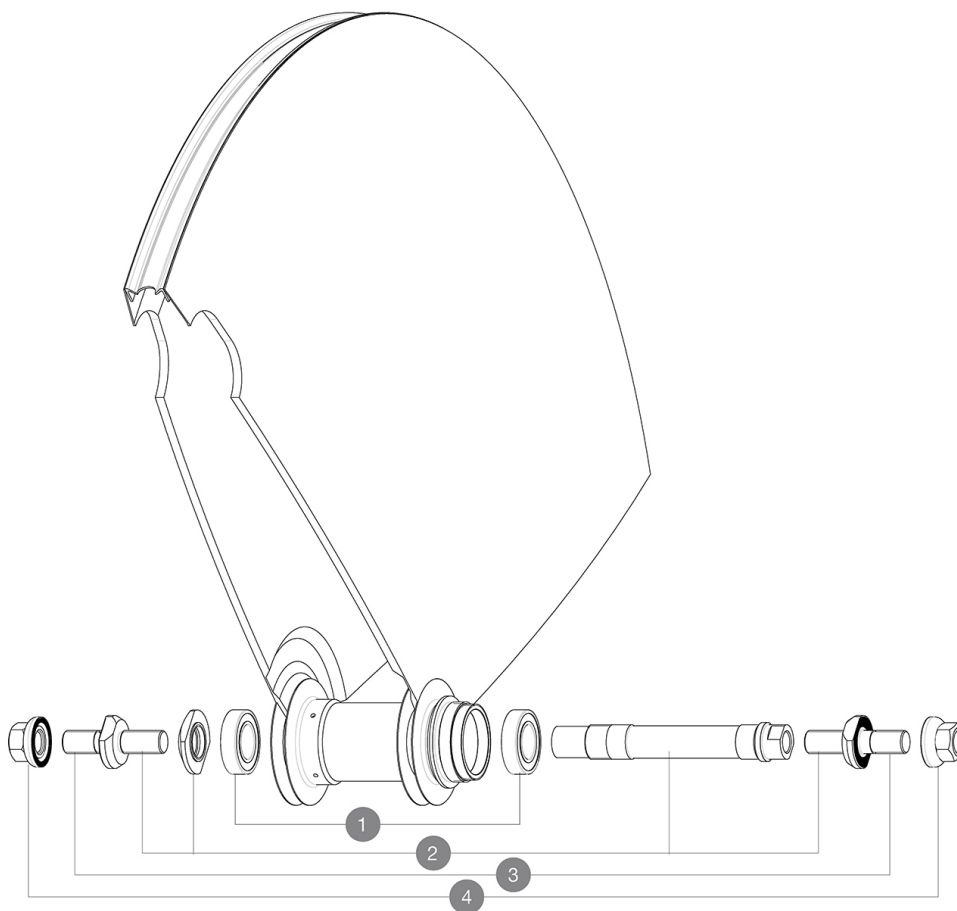

ASTM CATEGORY 1 : road only
 Recommended weight limit : 120kg
 Recommended tyre sizes: 21 to 28 mm
 Max. Pressure: see indication on wheel and tyre. If they differ, use the lower of the 2
 Max. Pressure: 23mm 8.7 bars - 125 psi
 Minimum cog width : 7.5mm
 Minimum cog width : 7.5mm

REFERENCES WHEELS

R56601	COMETE TRACK T 700	R99351	COMETE TRACK T 700
--------	--------------------	--------	--------------------

HUB SHELLS

1	M40129	KIT 2 BEARINGS 6902 15x28x7
2	M40128	REAR COMETE TRACK AXLE + ADJT.NUT + FORK SUPPORTS
3	V2390101	KIT OF 2 END BOLTS AXLE PART FOR COMETE TRACK
4	M40772	NUT/WASHER KIT TRACK R.COMETE

OPTIONS

V00034231	Kit XL axle bolts for rear Comet Track
-----------	--

COMETE TRACK

DELIVERED WITH

User guide	
Fixing nuts	
Wheelbag	
Wheelbag	
Valve extender	
Fixing nuts	
Fixing nuts	
Fixing nuts	
Cog lock nut	
Fixing nuts	
Fixing nuts	
Fixing nuts	
User guide	
Valve extender	
Valve extender	
Valve extender	
Valve extender	
Valve extender	
Valve extender	