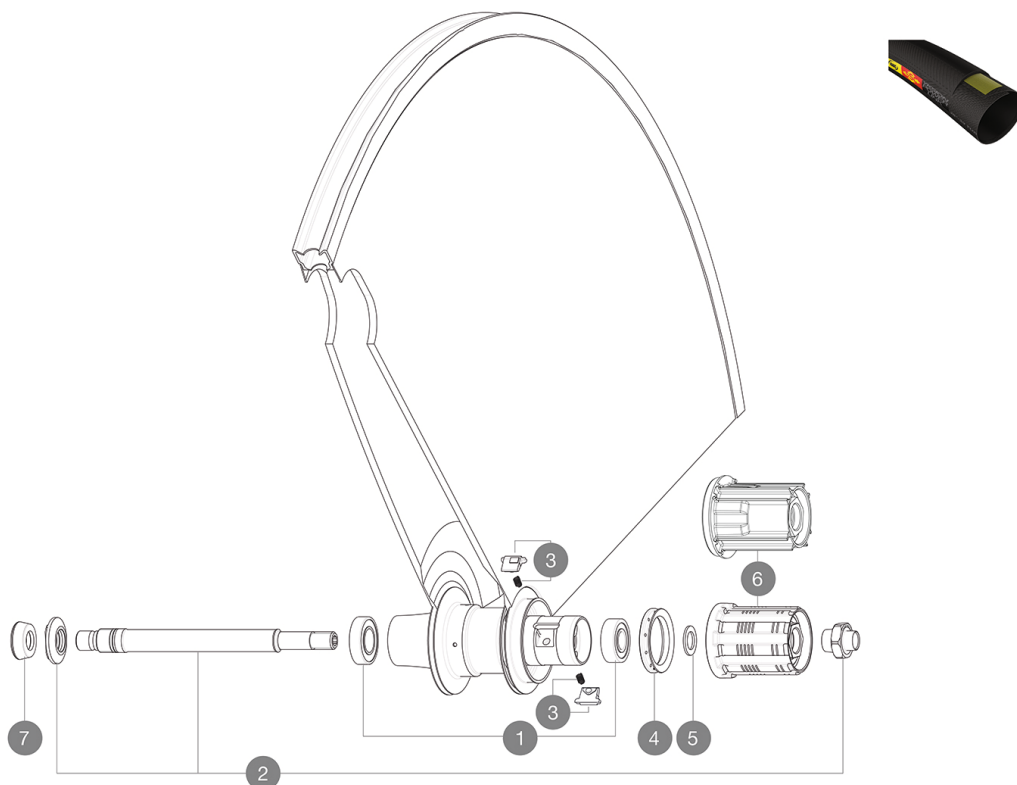

# MAVIC Comète Road Tubular

1  
2016  
REAR

ASTM CATEGORY 1 : road only  
Recommended weight limit : 120kg  
Recommended tyre sizes: 21 to 28 mm  
Max. Pressure: 23mm 8.7 bars - 125 psi  
Max. Pressure: see indication on wheel and tyre. If they differ, use the lower of the 2

## REFERENCES WHEELS

R56801 COMETE ROAD 23 RB 700 QR ED11 R99361 COMETE ROAD 23 RB 700 QR ED11

## HUB SHELLS

1	33000001	REAR HUB B9+6901 BEARINGS 2013
2	V2250701	KIT REAR AXLE COMETE ROAD
3	M40578	FTSL PAWLS KIT (ROAD WHEELS)
4	99500001	FTSL/FTSX FREEHUB BODY SEAL
5	30872801	SET OF 3 INTERNAL SILVER SPACERS 9mm FTS-L
6	30871201	FTS-L ROAD FREEWHEEL BODY ED11 8/9 compatible
6	30871101	FTS-L ROAD FREEWHEEL BODY HG11 8/9 compatible