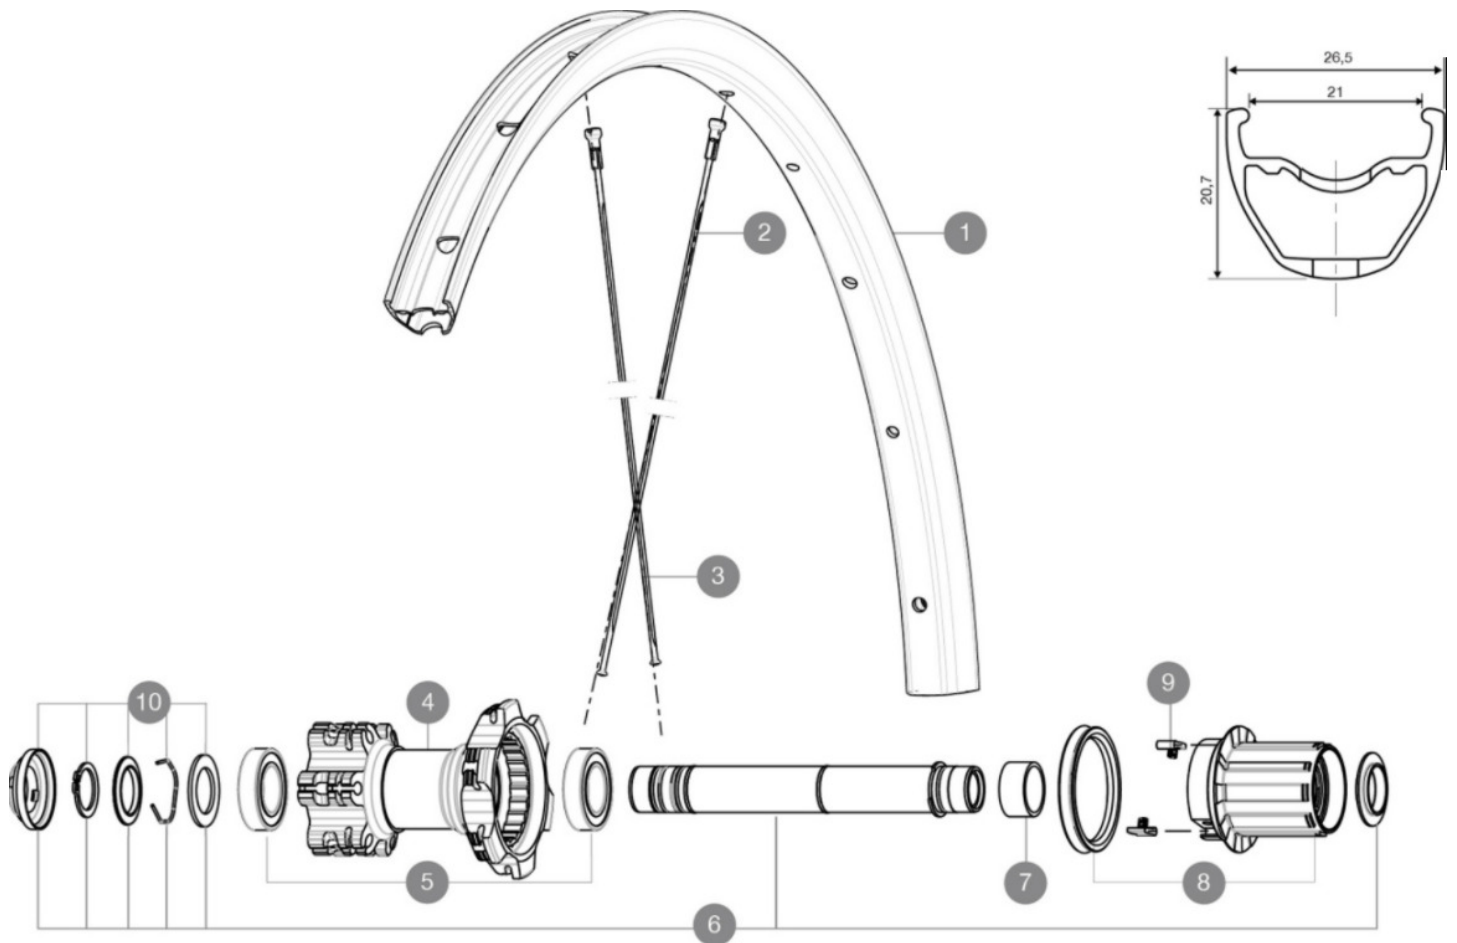

MAVIC Crossride 27.5

2016
REAR

ASTM CATEGORY 3 : offroad with jumps less than 61cm
Recommended weight limit : 120kg
Recommended tyre sizes: 36 mm to 64 mm (1.4" to 2.5")
ETRTO recommended tyre sizes: 35mm to 69mm (1.4" to 2.7")

REFERENCES WHEELS

R97101 Xrd 16 27,5 Rr Bst R52601 Xride16Rr27.5

RIMS

VALVE HOLE (MM): 8,5 WITH POP OFF REDUCER :

1 V2314815 "KIT FRT/RR RIM CROSSRIDE/CROSSRIDE FTSX 27,5""

SPOKES

2 V2382401 KIT 12 FT/NDS XRIE + FTSX/NDS XMAX EL/XA EL 27,5" SPK 279m
3 V3666501 KIT 12 FRT/NDS AKSIUM ELITE UST Disc 650B FLAT SPOKE 277mm +
3 36691501 KIT 12 DS CROSSRIDE/XA +/E-XA + 27,5" SPOKE 277mm - while st

HUB SHELLS

4 N/A HUB BODY
5 M40076 HUB BEARINGS 17x30x7 6903 x 2
6 V2371201 KIT REAR QRM AXLE 135-142 / BOOST 148mm
7 35124501 SET OF 3 REAR AXLE/FREEWHEEL BODY SPACERS MTB L1
8 35126301 TS-2 FREEWHEEL BODY + SEAL 2013 (NO PAWLS) - while stock las
9 99610601 PAWLS KIT FOR ITS-4 (OR TS-2)
10 V2370401 KIT REAR AUTO ADJUSTING PLAY 12mm AXLE

MAVIC *Crossride 27.5***DELIVERED WITH**

BR101 quick releases	
Rim tape	
Front QR adapters	
Rear QR adapters	
BR101 quick releases	
BR101 quick releases	
Rear 12x142mm adapters	
Valve reducer	
Front QR adapters	
Front QR adapters	
User guide	
Rear QR adapters	
Rear 12x142mm adapters for ITS4 and TS2 (308 593 01 for ITS4, 329 650 01 for TS2) 1	
Rear 12x142mm adapters for ITS4 and TS2 (308 593 01 for ITS4, 329 650 01 for TS2) 1	
Valve reducer	
Valve reducer	
Rim tape	
Rim tape	