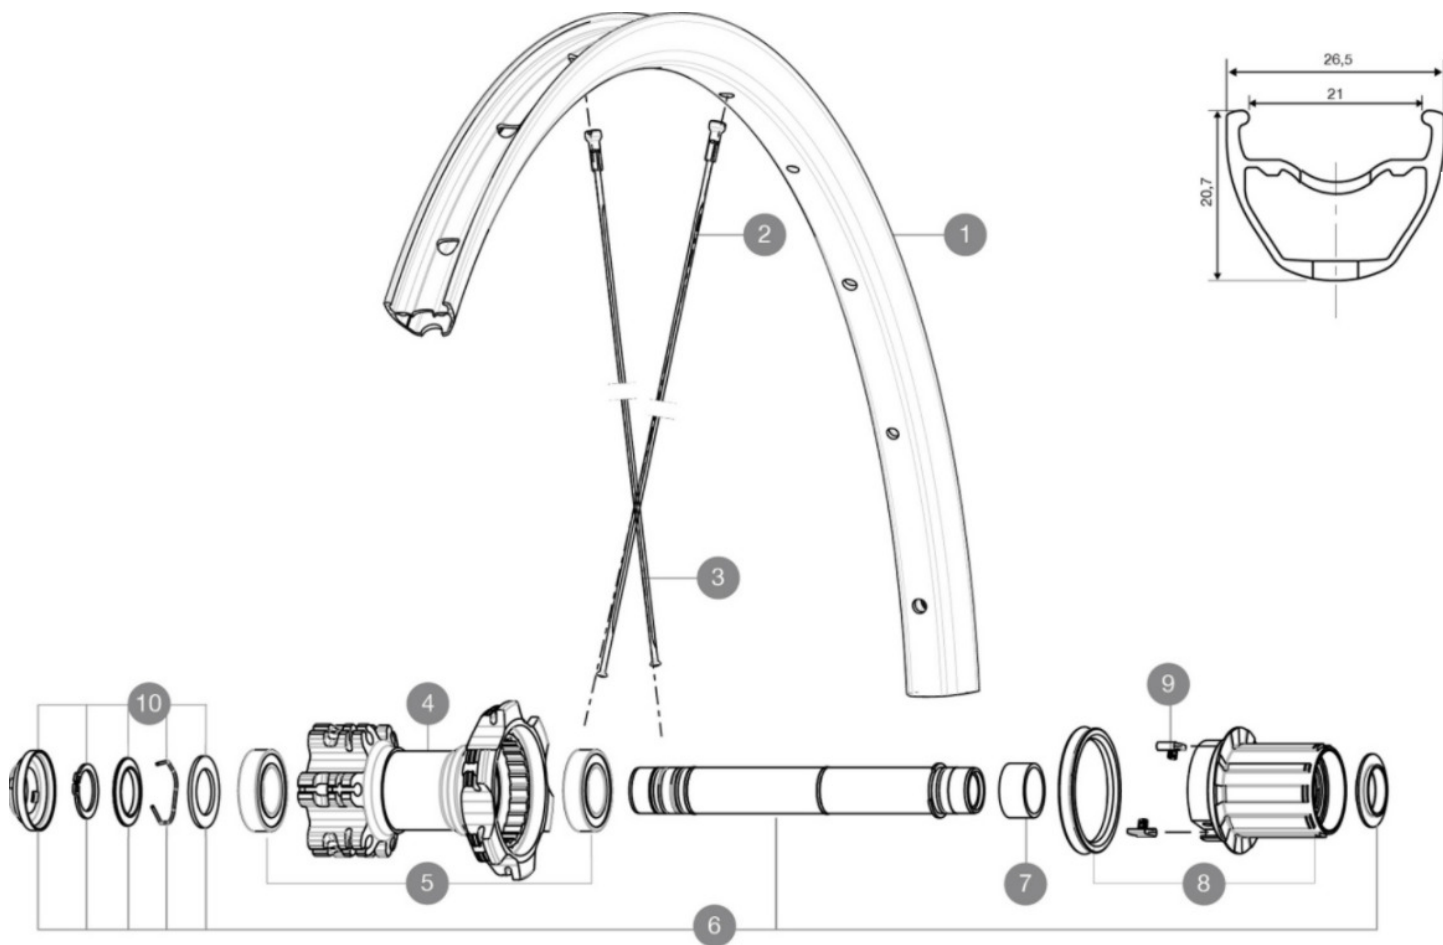

ASTM CATEGORY 3 : offroad with jumps less than 61cm
Recommended weight limit : 120kg
ETRTO recommended tyre sizes: 35mm to 69mm (1.4" to 2.7")

REFERENCES WHEELS

R52701	Xride16Rr29	R97131	Xrd 16 29 Rr Boost
--------	-------------	--------	--------------------

RIMS

VALVE HOLE (MM): 8,5 WITH POP OFF REDUCER :

1	V2314915	"KIT FRT/RR RIM CROSSRIDE/CROSSRIDE FTSX 29""
---	----------	---

SPOKES

2	V2382301	KIT 12 DS XRIDE + FTSX/NDS XMAX EL/XA EL 29" SPK 297mm
3	V3664501	KIT 12 FRT/NDS AKSIUM ELITE UST Disc/KSYRIUM UST Disc FLAT S

HUB SHELLS

4	N/A	HUB BODY
5	M40076	HUB BEARINGS 17x30x7 6903 x 2
6	V2371201	KIT REAR QRM AXLE 135-142 / BOOST 148mm
7	35124501	SET OF 3 REAR AXLE/FREEWHEEL BODY SPACERS MTB L1
8	35126301	TS-2 FREEWHEEL BODY + SEAL 2013 (NO PAWLS) - while stock las
9	99610601	PAWLS KIT FOR ITS-4 (OR TS-2)
10	V2370401	KIT REAR AUTO ADJUSTING PLAY 12mm AXLE

MAVIC *Crossride 29***DELIVERED WITH**

BR101 quick releases	
Rim tape	
Front QR adapters	
Rear QR adapters	
BR101 quick releases	
BR101 quick releases	
Rear 12x142mm adapters	
Valve reducer	
User guide	
Front QR adapters	
Front QR adapters	
Rear 12x142mm adapters for ITS4 and TS2 (308 593 01 for ITS4, 329 650 01 for TS2) 1	
Rear 12x142mm adapters for ITS4 and TS2 (308 593 01 for ITS4, 329 650 01 for TS2) 1	
Valve reducer	
Valve reducer	
Rim tape	
Rim tape	
User guide	