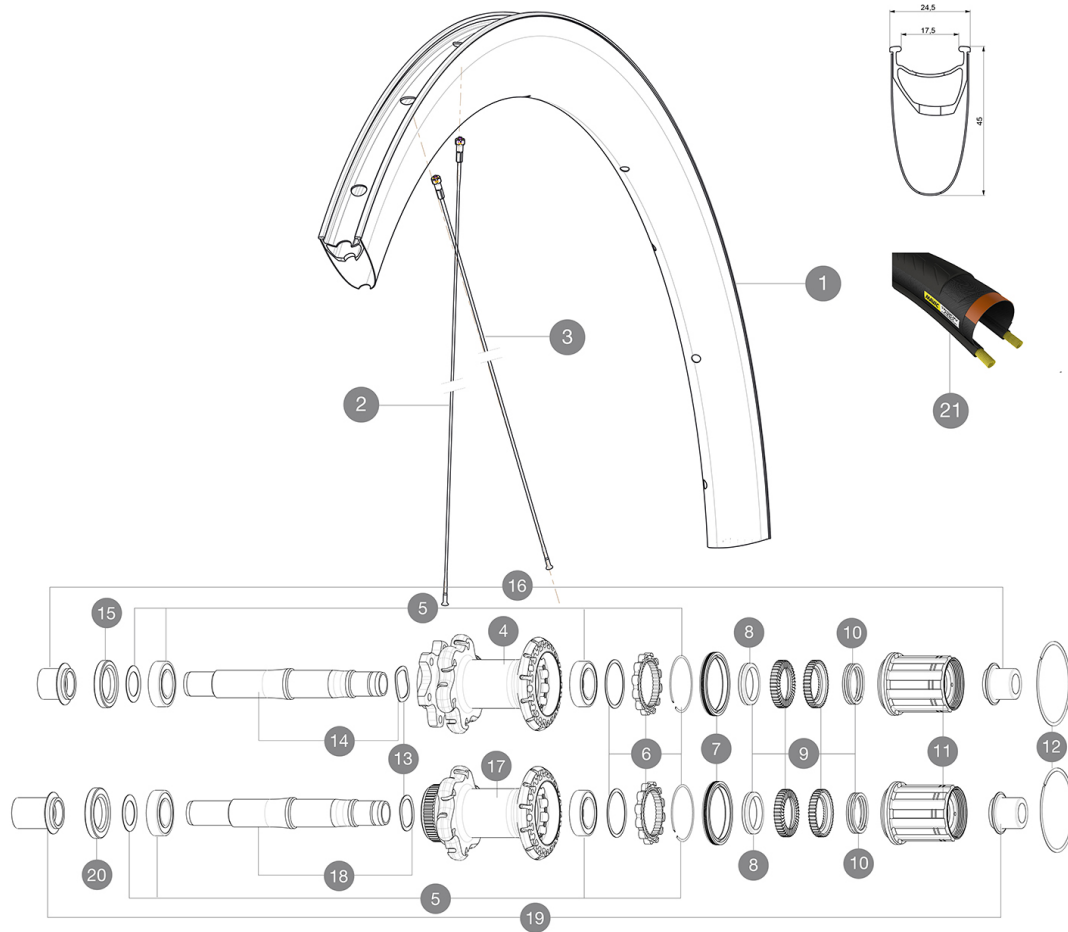

# MAVIC Cosmic Pro Carbon Disc

ASTM CATEGORY 1 : road only

Recommended weight limit : 120kg

Recommended tire sizes: 25 to 32 mm

Max. Pressure: 23mm 8.7 bars - 125 psi, 25/28mm 7.7 bars - 110 psi

Max. Pressure: 25mm 7.7 bars - 110 PSI

## RIMS

&NBSP;:

1	V2408013	KIT REAR RIM COSMIC PRO CARBON DISC CLINCHER
---	----------	--

18	V2251401	KIT ID360 AXLE DISC CENTER LOCK
20	V2251101	KIT ID360 HUB THREADED CAP DISC CENTER LOCK

### WHEEL WEIGHTS

Wheel weight 935