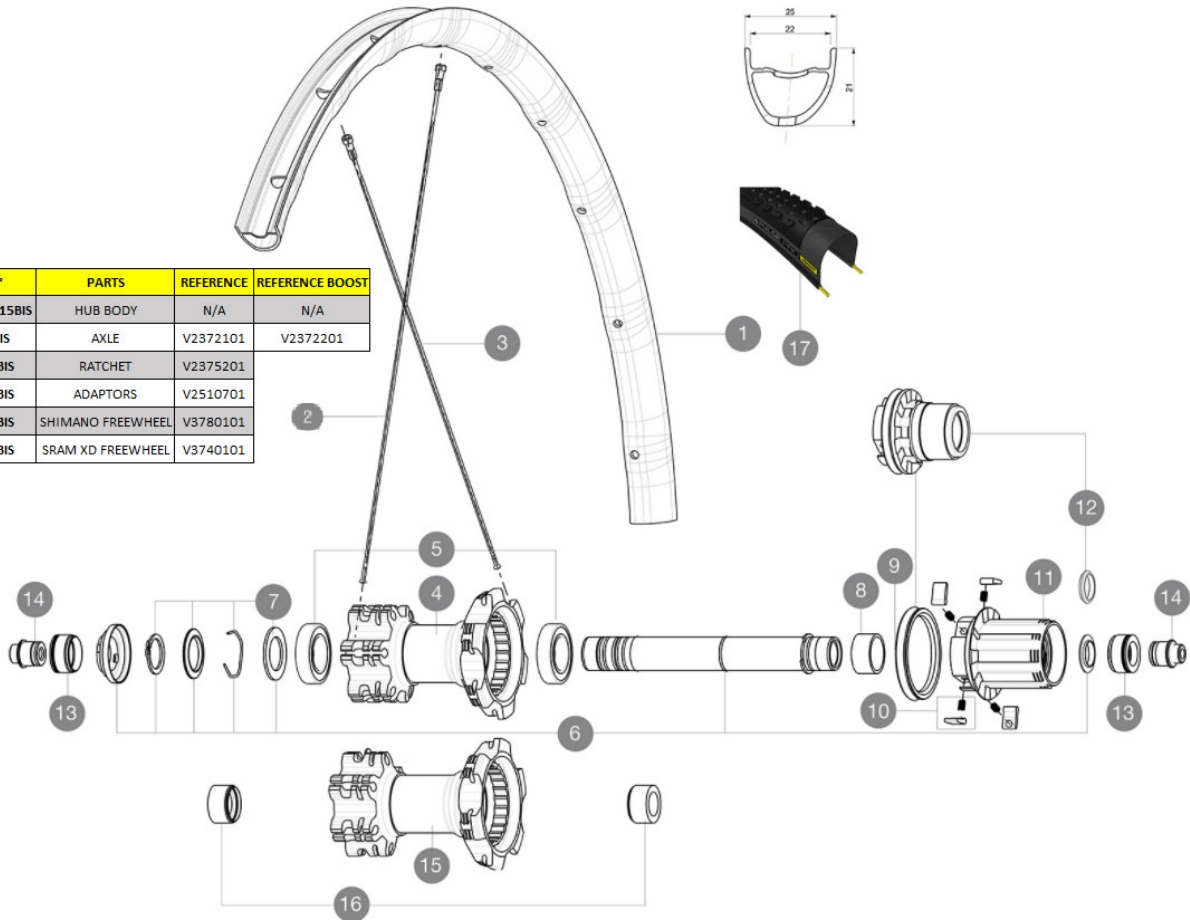

ASTM CATEGORY 3 : offroad with jumps less than 61cm  
 Recommended weight limit : 120kg  
 Recommended tire sizes: 28 mm to 62 mm (1.1" to 2.5")  
 Recommended tyre sizes: 36 mm to 64 mm (1.4" to 2.5")

## REFERENCES WHEELS

REAR WHEEL	N°	PARTS	REFERENCE	REFERENCE BOOST
CROSSMAX ELITE	4BIS / 15BIS	HUB BODY	N/A	N/A
	6 BIS	AXLE	V2372101	V2372201
	10 BIS	RATCHET	V2375201	
	13 BIS	ADAPTORS	V2510701	
	11 BIS	SHIMANO FREEWHEEL	V3780101	
	12 BIS	SRAM XD FREEWHEEL	V3740101	

## RIMS

VALVE HOLE (MM): 6,5 :

1	V2960115	KIT FT/RR RIM CROSSMAX EL 27,5" 22mm RED TSS
1	V2940115	KIT FT/RR RIM CROSSMAX EL 27,5" 22mm BLK TSS
	V2620101	UST RIM TAPE 25mm (for 21-24mm wide rim)

### WHEEL WEIGHTS

- Wheel weight  
Weight Rear 27.5": 885  
Weight Rear 29": 930