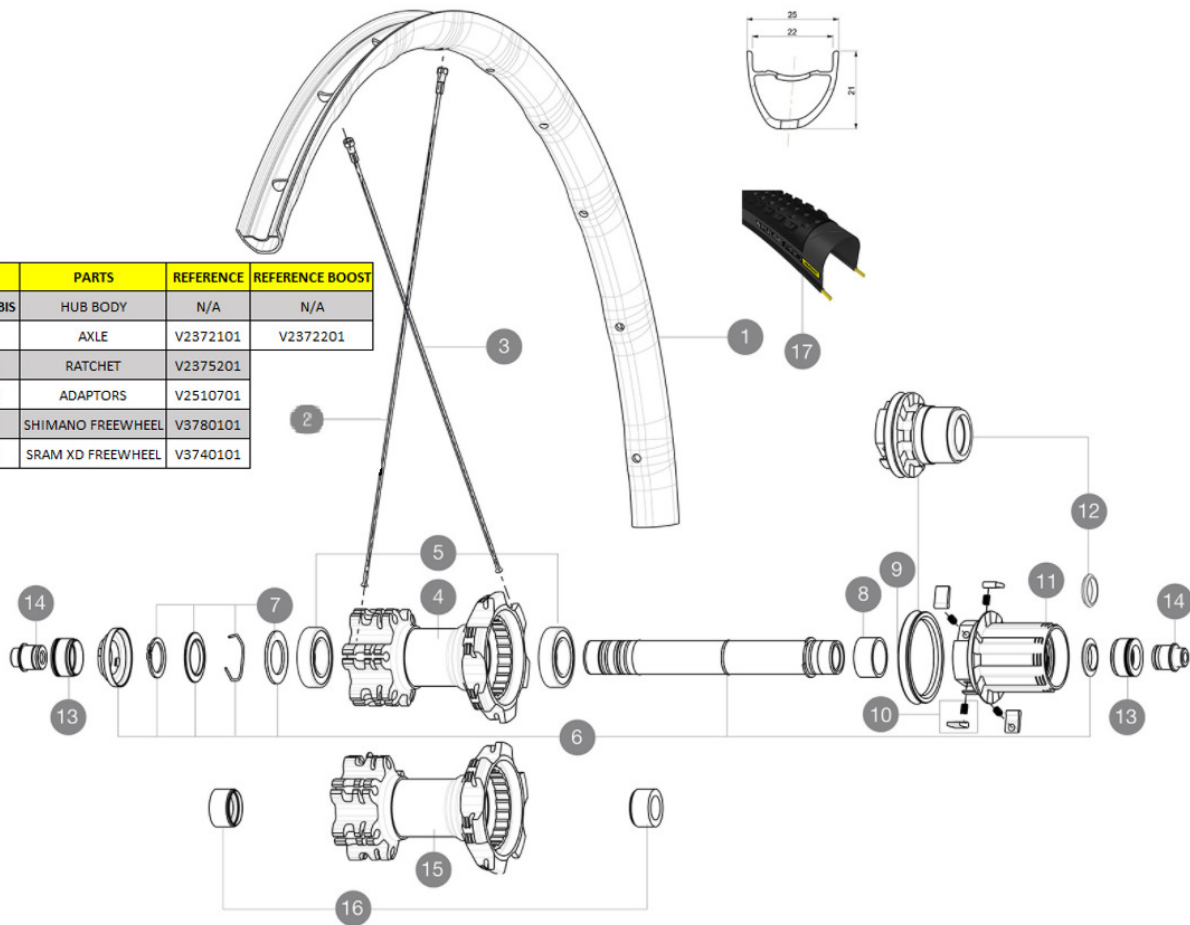

MAVIC Crossmax Elite 29

2017
REAR

ASTM CATEGORY 3 : offroad with jumps less than 61cm
Recommended weight limit : 120kg
Recommended tire sizes: 28 mm to 62 mm (1.1" to 2.5")

REFERENCES WHEELS

REAR WHEEL	N°	PARTS	REFERENCE	REFERENCE BOOST
CROSSMAX ELITE	4BIS / 15BIS	HUB BODY	N/A	N/A
	6 BIS	AXLE	V2372101	V2372201
	10 BIS	RATCHET	V2375201	
	13 BIS	ADAPTORS	V2510701	
	11 BIS	SHIMANO FREEWHEEL	V3780101	
	12 BIS	SRAM XD FREEWHEEL	V3740101	

RIMS

VALVE HOLE (MM): 6,5 :

1	V2970115	KIT FT/RR RIM CROSSMAX EL 29" 22mm RED TSS - while stock I
1	V2950115	KIT FT/RR RIM CROSSMAX EL 29" 22mm BLK TSS - while stock I
	V2620101	UST RIM TAPE 25mm (for 21-24mm wide rim)

Specifications

RIMS

- **Material** : Mactal
 - **Material** : Mactal
 - **Joint** : SUP
 - **Joint** : SUP
 - **Drilling** : traditional
 - **Drilling** : traditional
 - **Weight reduction** : ISM 4D
 - **Weight reduction** : ISM 4D
 - **Valve hole diameter** : 6.5 mm
 - **Valve hole diameter** : 6.5 mm
 - **Tire** : UST Tubeless and tubetype
 - **Tire** : UST Tubeless and tubetype
 - **Internal width** : 22 mm
 - **Internal width** : 22 mm
 - **ETRTO size 27.5"** : 584x22ss
 - **ETRTO size 27.5"** : 584x22ss
 - **ETRTO size 29"** : 622x22ss
 - **ETRTO size 29"** : 622x22ss
- Hookless profile
Hookless profile
Use with Mavic Tubeless Tape
Use with Mavic Tubeless Tape

WHEEL WEIGHTS

- Wheel weight
Weight Rear 27.5": 885
Weight Rear 29": 930