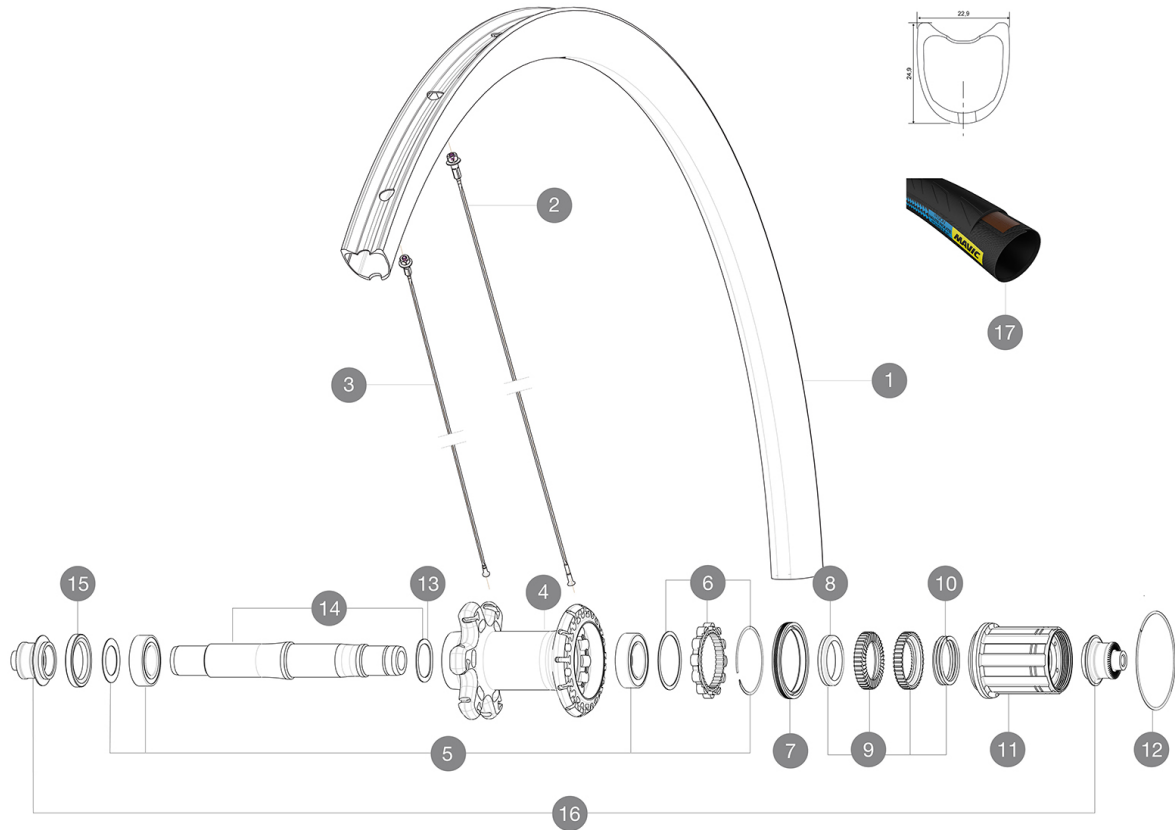

# MAVIC Ksyrium Pro Carbon SL T HR

ASTM CATEGORY 2 : road and offroad with jumps less than 15cm  
 Recommended weight limit : 120kg  
 Recommended tire sizes: 25 to 32 mm  
 Max. Pressure: 25mm 7.7 bars - 110 PSI

## RIMS

VALVE HOLE  $\bar{A}$  (MM): 6,5 :

1 V2730213 KIT REAR RIM KSYRIUM PRO CARBON SL TUB HR

### SPOKES

- **Material** : steel
- **Shape** : straight pull, bladed, double butted
- **Nipples** : aluminum, ABS
- **Count** : front 18, rear 24
- **Lacing** : front radial, rear Isopulse

### WHEEL WEIGHTS

Wheel weight 675