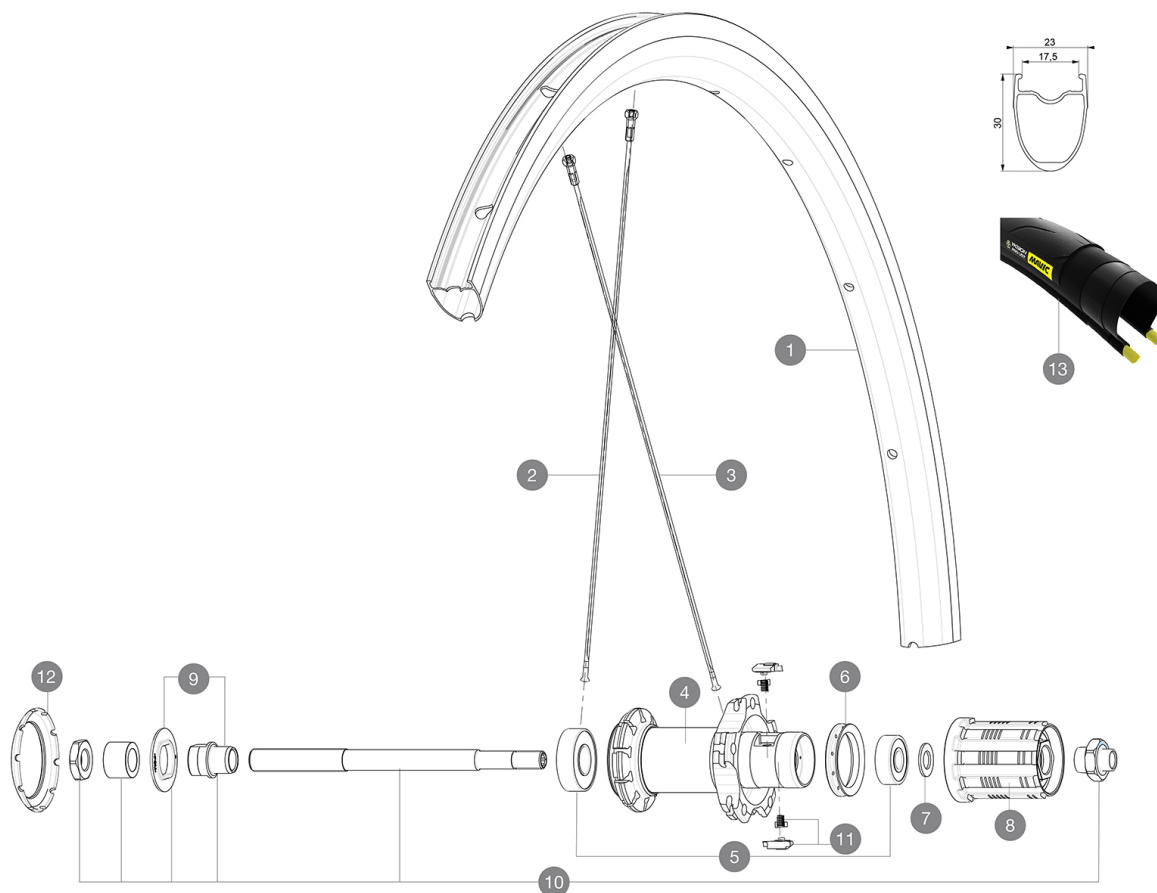

ASTM CATEGORY 2 : road and offroad with jumps less than 15cm
For a longer longevity of the wheel, Mavic recommends that the total weight supported by the wheels don't exceed 120kg, bike included
Recommended tyre sizes: 25 to 32 mm
Max. Pressure tubeless: 25mm 7 bars - 100 PSI, 28mm 6 bars - 87 PSI. Max pressure tubetype: 25/28mm 7,7 bars - 110 PSI

REFERENCES WHEELS

R16851 Cos El 18 UST Rr

RIMS

&NBSP;:

1	V2732615	KIT FRONT/REAR RIM COSMIC ELITE UST
	V2900101	23mm UST Tape For 17 to 18 Wide Road Rims

SPOKES

2	V2279901	KIT 10 FT/NDS COSMIC ELITE UST BTD SPK 276mm - while stock I
2	36644801	KIT 10 FT/NDS COSMIC ELITE S / UST BLK SPK 276mm
3	V3660101	KIT 10 DS COSMIC ELITE UST BUTTED SPOKE 292mm

HUB SHELLS

5	M40660	REAR HUB 608+6001 BEARINGS
6	99500001	FTSL/FTSX FREEHUB BODY SEAL
7	30872801	SET OF 3 INTERNAL SILVER SPACERS 9mm FTS-L
8	30871101	FTS-L ROAD FREEWHEEL BODY HG11 8/9 compatible
9	99603801	SHORT EXPENSIBLE BEARING SUPPORTS > 2008
10	99603901	REAR AXLE QRM ROAD 2008
11	M40578	FTSL PAWLS KIT (ROAD WHEELS)
12	12034401	KIT 3 HUB CAPS AERO 10 SLOTS BLACK

TYRES

13	39938825	Yksion Pro UST 700x25