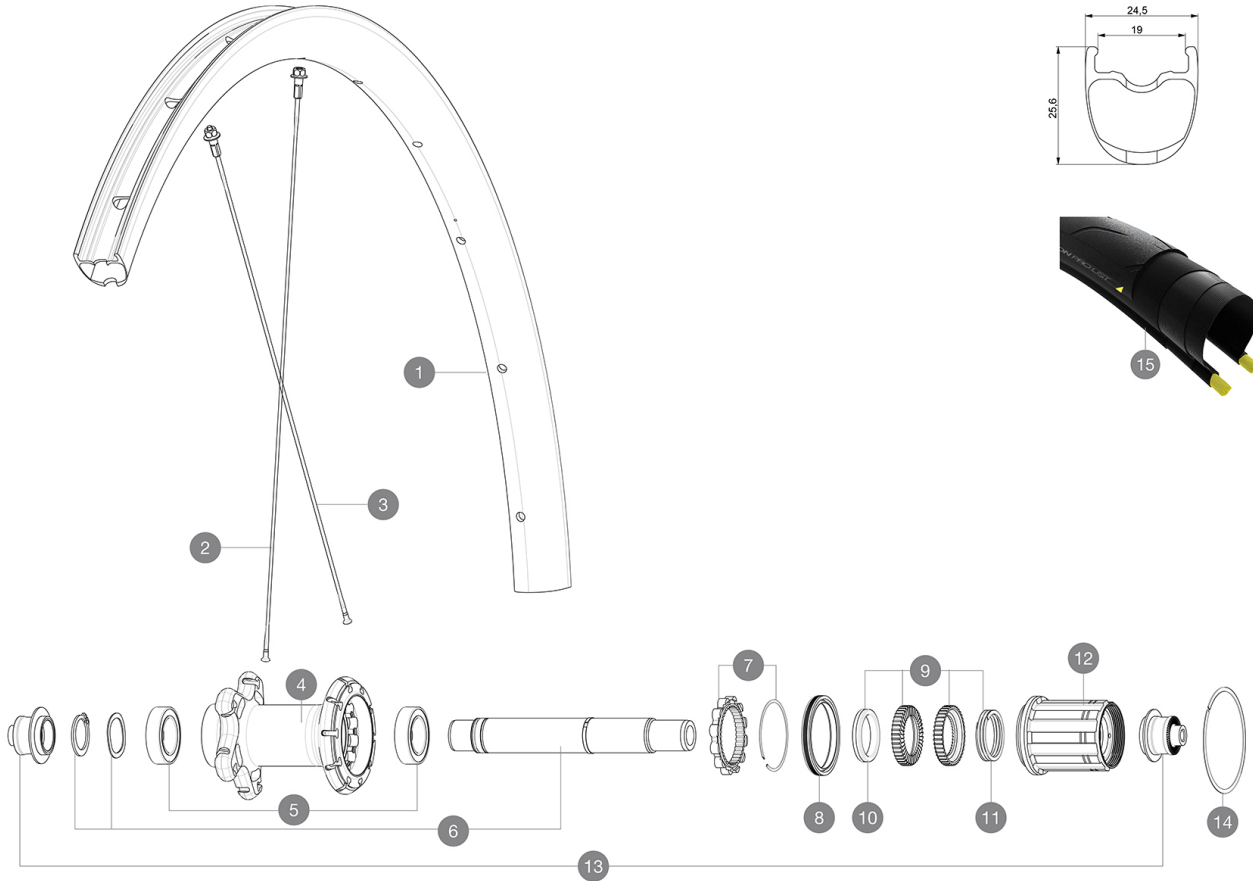

MAVIC Ksyrium Pro Carbon SL UST

ASTM CATEGORY 1 : road only

For a longer longevity of the wheel, Mavic recommends that the total weight supported by the wheels don't exceed 120kg, bike included

Recommended tyre sizes: 25 to 32 mm

Max. Pressure: see indication on wheel and tyre. If they differ, use the lower of the 2

Max. Pressure tubeless: 25mm 6 bars - 87 PSI, 28mm 5 bars - 70 PSI. Max pressure tubetype: 25mm 7 bars - 102 PSI

REFERENCES WHEELS

R19021 KsyProCarSLUST Rr

RIMS

&NBSP;:

1	V2734213	KIT REAR RIM KSYRIUM PRO CARBON SL UST - while stock last
1	V2737513	KIT REAR RIM KSYRIUM PRO CARBON SL UST
	V3720101	25mm UST Tape for 19 to 22mm Road Rims

SPOKES

2	V3666001	KIT 1 FRT 285/1 NDS 291 KSYRIUM PRO CARB SL UST AERO STAMPED
2	V3663301	KIT 12 FRT KSYR PRO CARB SL UST Disc + NDS KSYR PRO CARB SL
3	V3663201	KIT 12 DS KSY PRO CARB SL UST/UST Disc/C Disc/T Disc BUTTED

HUB SHELLS

4	N/A	HUB BODY
5	V2560401	KIT 2 BEARINGS 17x28x7 + WAVED WASHER + CLIP
6	V2252801	KIT ID360 UB REAR AXLE W/CLIP/WAVED WASHER
7	V2252701	KIT ID360 INSERT SHAPED EAR LOBE > 2017
8	V2251601	KIT ID360 SEAL + GREASE
9	V2251701	KIT ID360 2 RATCHETS + SPRING + GREASE
10	V2500501	KIT ID360 3 PADS NOISE REDUCING
11	V2251801	KIT 3 ID360 ROAD SPRINGS
12	V3430101	HG11 Freewheel Body ID360
14	V2252201	KIT 2 REAR HUB RETENTION RINGS 48mm

TYRES

15 39938825 Yksion Pro UST 700x25

ADAPTERS

13 V2253101 KIT REAR AXLE ADAPTOR QUICK RELEASE ID360