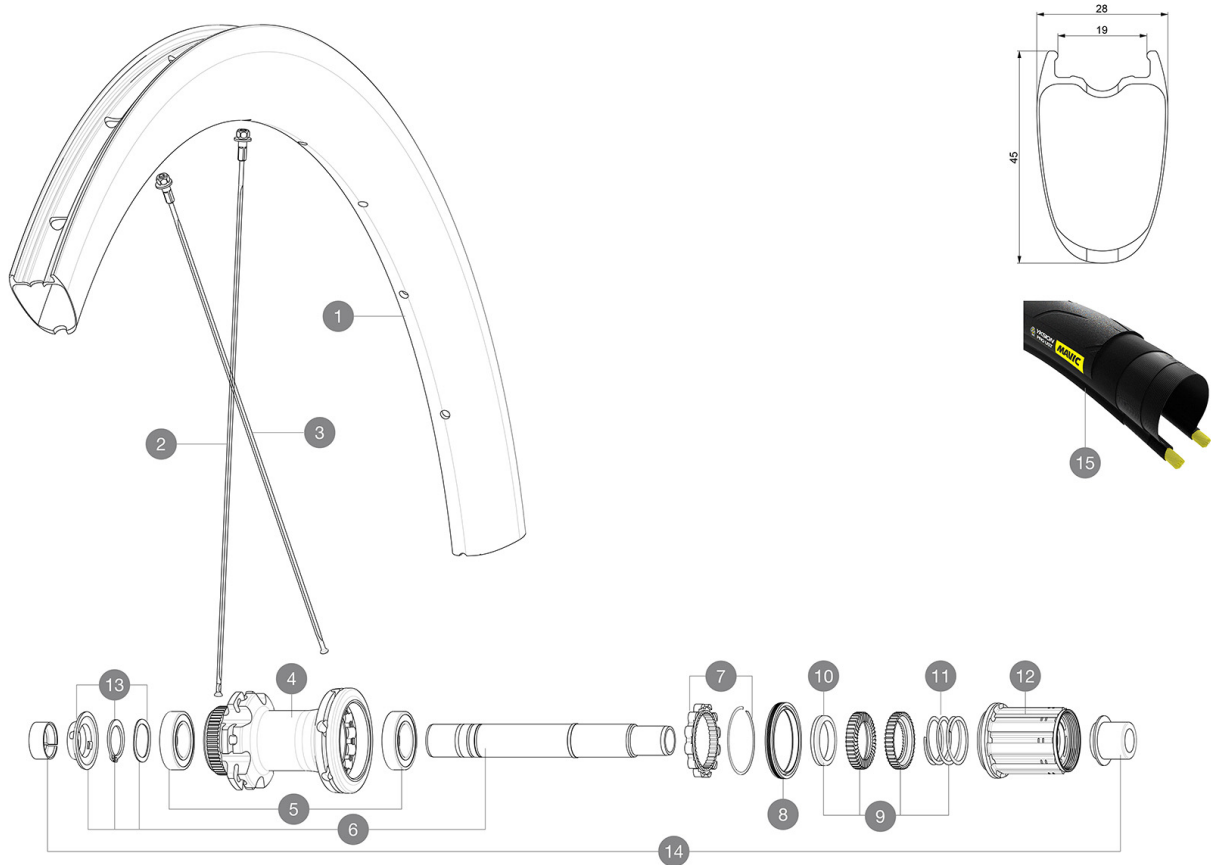

MAVIC Cosmic Pro Carbon UST Disc

ASTM CATEGORY 1 : road only

For a longer longevity of the wheel, Mavic recommends that the total weight supported by the wheels don't exceed 120kg, bike included

Recommended tyre sizes: 25 to 32 mm

Max. Pressure: see indication on wheel and tyre. If they differ, use the lower of the 2

Max. Pressure tubeless: 25mm 6 bars - 87 PSI, 28mm 5 bars - 70 PSI. Max pressure tubetype: 25mm 7 bars - 102 PSI, 28mm 6 bars - 87 PSI

REFERENCES WHEELS

R22831 CosmicProCarb UST DCL Rr

R37391 CosmicProCarb UST DCL RrNT

RIMS

&NBSP;:

1	V4092815	Kit Front/Rear rim Cosmic SL 45 Disc
1	V2736813	KIT REAR RIM COSMIC PRO CARBON UST Disc - while stock last
	V2620101	UST RIM TAPE 25mm (for 21-24mm wide rim)

SPOKES

2	V4160301	Kit 2 Front/Rear non Drive Side stamped Stainless Spoke 273
2	V3665901	KIT 12 FRt/RNDs COSMIC PRO CARBON UST Disc SPOKE 273 + nipple
2	V4161201	Kit 12 Front/Rear non Drive Side Stainless Spokes 273 Cosmic
2	V3665501	KIT 2 FRt/RNDs STAMPED SPOKE 273 COSMIC PRO CARBON UST Disc
3	V3665701	KIT 12 DS COSMIC PRO CARBON UST Disc SPOKE 270mm + nipple+wa
3	V4161101	Kit 12 Rear Drive Side Stainless Spokes 270 Cosmic Pro Carbo

HUB SHELLS

4	N/A	HUB BODY
5	M40076	HUB BEARINGS 17x30x7 6903 x 2
6	V2373401	KIT ID360 135/142 DCL L1 AXLE WITH CLIP
7	V2252701	KIT ID360 INSERT SHAPED EAR LOBE > 2017
8	V2251601	KIT ID360 SEAL + GREASE
9	V2251701	KIT ID360 2 RATCHETS + SPRING + GREASE
10	V2500501	KIT ID360 3 PADS NOISE REDUCING
11	V2251801	KIT 3 ID360 ROAD SPRINGS

12	V3430101	HG11 Freewheel Body ID360
13	V2373001	KIT ADJUST. SYSTEM QRM AUTO ID360 for 17x30x7 bearing

TYRES

15	39938825	Yksion Pro UST 700x25

ADAPTERS

14	V2510701	ID360V2RrAxleAdapt12x142/148
	V2510901	ID360 EVO RrAxleAdpt12x135/150
	V2510801	ID360 V2 RrAxleAdapt9x135