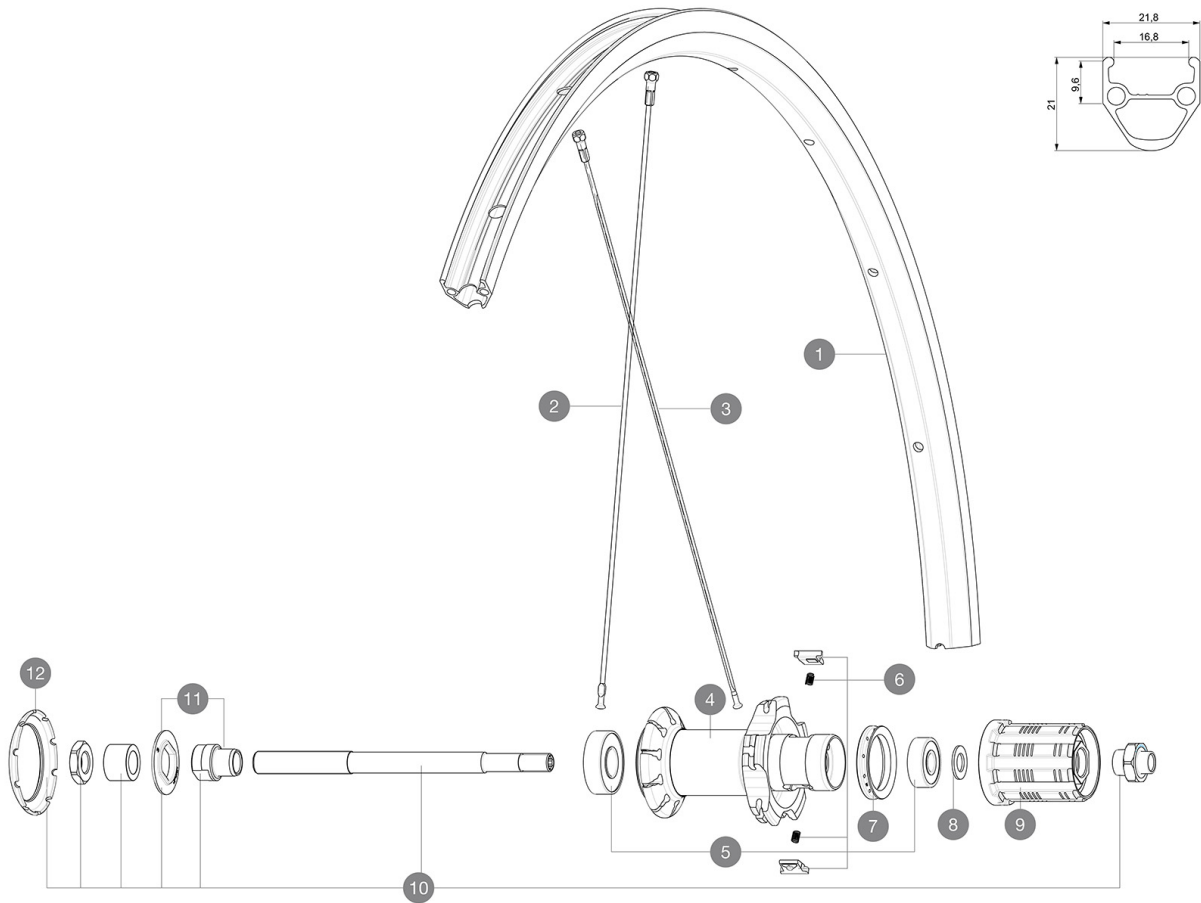

Maximum tyre pressure: 2.55bar/37PSI with a 54mm tyre - 1.3bar/19PSI with a 125mm tyre  
 ASTM CATEGORY 1 : road only  
 For a longer longevity of the wheel, Mavic recommends that the total weight supported by the wheels don't exceed 120kg, bike included  
 Maximum tyre pressure: 7.5bar/108PSI with a 23mm tyre - 4.6bar/67PSI with a 52mm tyre  
 Recommended tyre sizes: 25 to 32 mm  
 Max. Pressure: see indication on wheel and tyre. If they differ, use the lower of the 2  
 Max. Pressure: 23mm 8.7 bars - 125 psi, 25/28mm 7.7 bars - 110 psi  
 Maximum tyre size: width 52mm - pressure max. 5Bar/72PSI

## REFERENCES WHEELS

R23241 AKSIUM RB 700 QR M11

## RIMS

&NBSP::

1 jantearrouteub REAR ROAD UB RIM

## SPOKES

2 V2272701 KIT 10 FT/NDS AKSIUM RND SPK 283mm (OEM only)  
 3 V3661501 KIT 10 DS AKSIUM 19 FLAT SPOKE 301mm + nipples