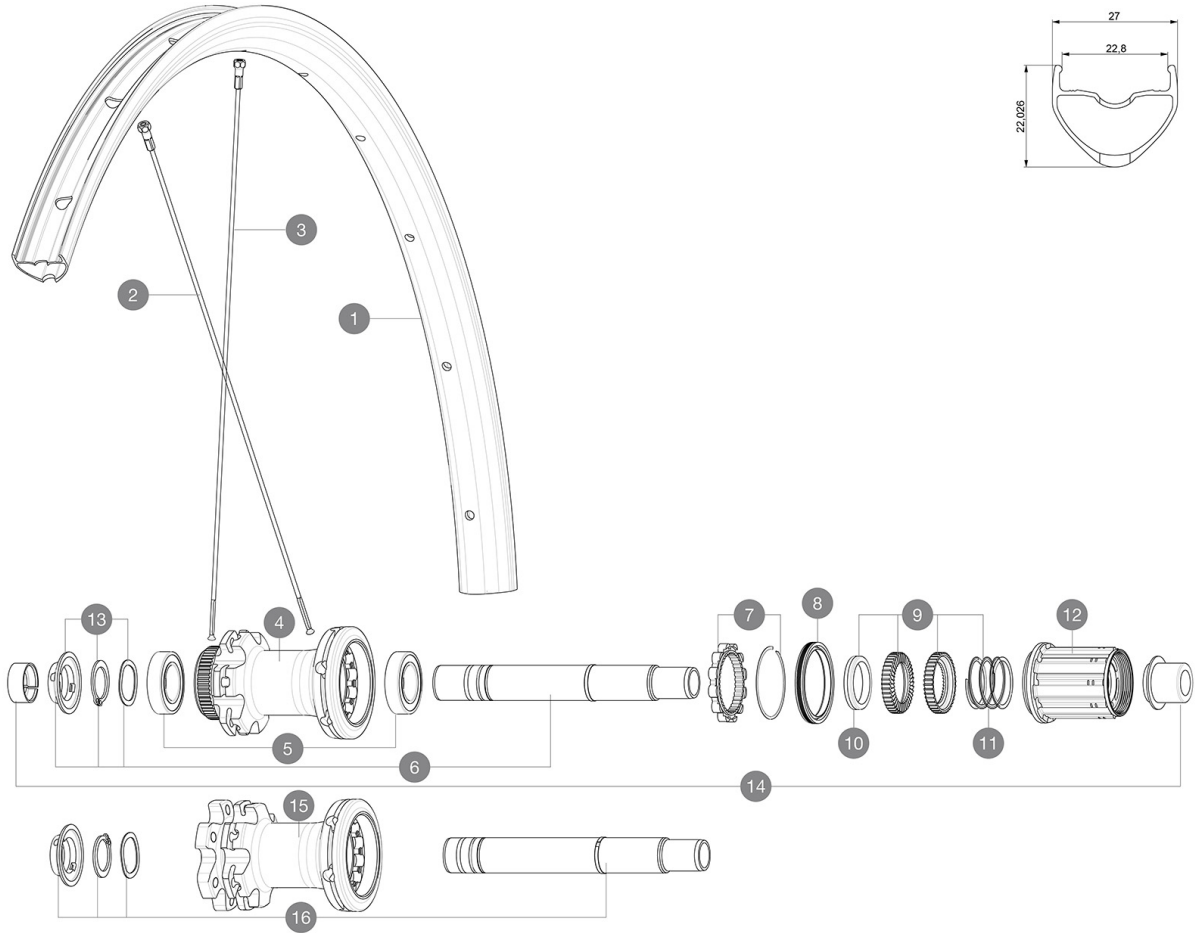

Maximum tyre pressure: 5.5bar/80PSI with a 28mm tyre - 3.25bar/47PSI with a 64mm tyre
ID360 Shimano HG9 alloy freewheel body (V3780101)

Recommended tyre sizes: 28 to 62 mm (1.1" to 2.5")

Max. Pressure: see indication on wheel and tyre. If they differ, use the lower of the 2

Max. Pressure: 30mm 5.8 bars - 85 PSI / 35mm 5.1 bars - 74 PSI / 40mm 4.5 bars - 65 PSI

Rear axle: 12mm thru axle, convertible to Quick Release with optional adapters

REFERENCES WHEELS

R23331 ALLROAD INT 700 12X142 M11 R23351 ALLROAD CL 700 12X142 M11

HUB SHELLS

4	N/A	HUB BODY
5	M40076	HUB BEARINGS 17x30x7 6903 x 2
6	V2373401	KIT ID360 135/142 DCL L1 AXLE WITH CLIP
7	V2252701	KIT ID360 INSERT SHAPED EAR LOBE > 2017
8	V2251601	KIT ID360 SEAL + GREASE
9	V2251701	KIT ID360 2 RATCHETS + SPRING + GREASE
10	V2500501	KIT ID360 3 PADS NOISE REDUCING
11	V2251801	KIT 3 ID360 ROAD SPRINGS
12	V4000101	HG11 STEEL ROAD FREE HUB BODY ID360 - while stock last