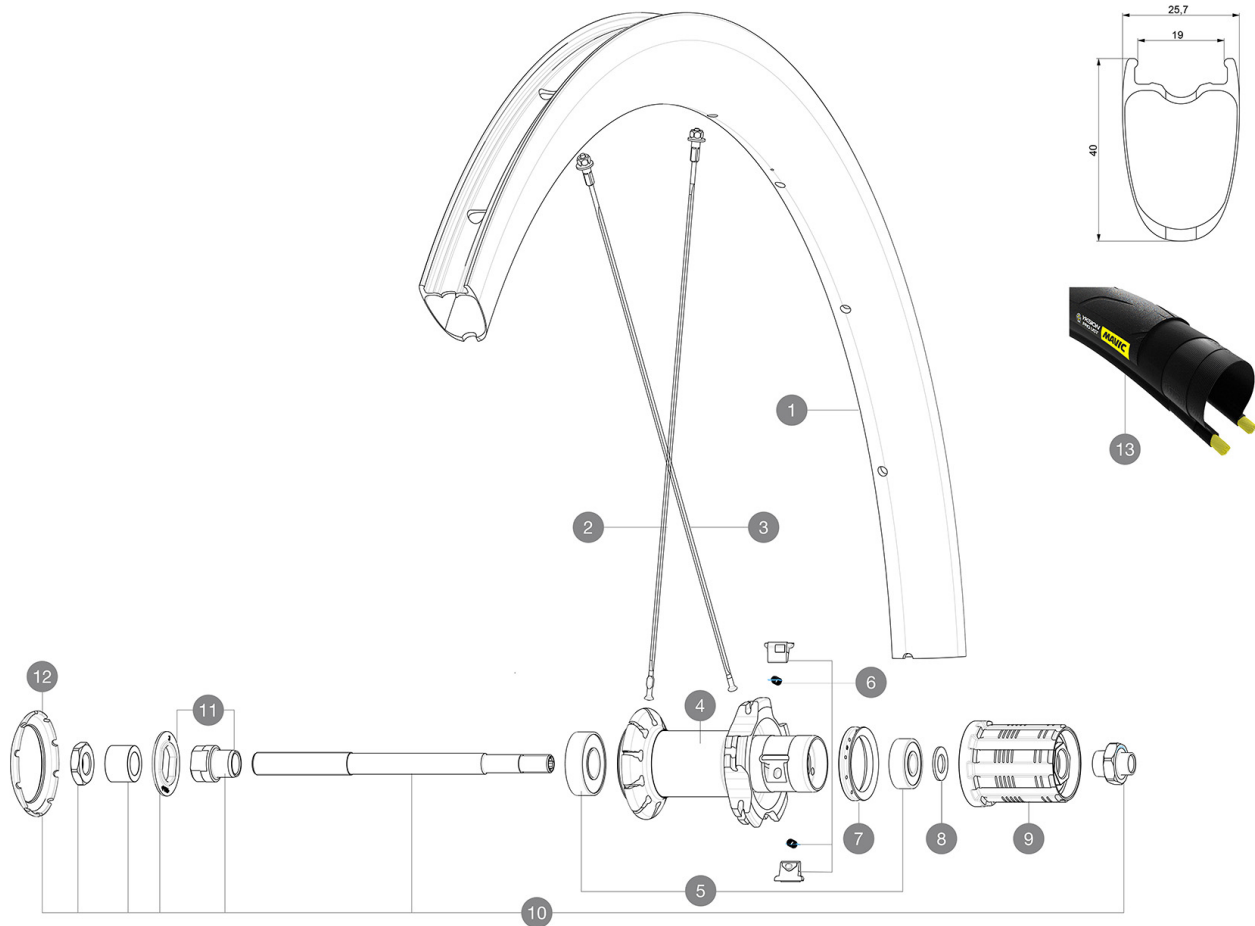

MAVIC *Cosmic Pro Carbon UST*

ASTM CATEGORY 1 : road only

For a longer longevity of the wheel, Mavic recommends that the total weight supported by the wheels don't exceed 120kg, bike included

Recommended tyre sizes: 25 to 32 mm

Max. Pressure: see indication on wheel and tyre. If they differ, use the lower of the 2

Max. Pressure tubeless: 25mm 6 bars - 87 PSI, 28mm 5 bars - 70 PSI. Max pressure tubetype: 25mm 7 bars - 102 PSI, 28mm 6 bars - 87 PSI

REFERENCES WHEELS

R27891 Cosmic Pro Carbon UST Rr

R37381 Cosmic Pro Carbon UST RrNT

RIMS

&NBSP::

1	V2734513	KIT REAR RIM COSMIC PRO CARBON UST
	V3720101	25mm UST Tape for 19 to 22mm Road Rims

SPOKES

2	V3664401	KIT 2 FRT/NDS COSMIC PRO CARBON UST STAMPED SPOKE 268mm - wh
2	V4160901	Kit 10 Front/Rear non Drive Side Stainless Spokes 268 Cosmic
2	V3664301	KIT 10 FRT/NDS COSMIC PRO CARBON UST SPOKE 268mm - while sto
2	V4160701	Kit 2 Front/Rear non Drive Side stamped Stainless Spokes 268
3	V4160101	Kit 10 stainless spokes 285 Ft Ksyrium Equipe S/Ft & NDS Aks

HUB SHELLS

4	N/A	HUB BODY
5	M40660	REAR HUB 608+6001 BEARINGS
6	M40578	FTSL PAWLS KIT (ROAD WHEELS)
7	99500001	FTSL/FTSX FREEHUB BODY SEAL
8	30872801	SET OF 3 INTERNAL SILVER SPACERS 9mm FTS-L
9	30871101	FTS-L ROAD FREEWHEEL BODY HG11 8/9 compatible
10	99603901	REAR AXLE QRM ROAD 2008
11	99603801	SHORT EXPENSIBLE BEARING SUPPORTS > 2008
12	12034401	KIT 3 HUB CAPS AERO 10 SLOTS BLACK

TYRES

13	39938825	Yksion Pro UST 700x25