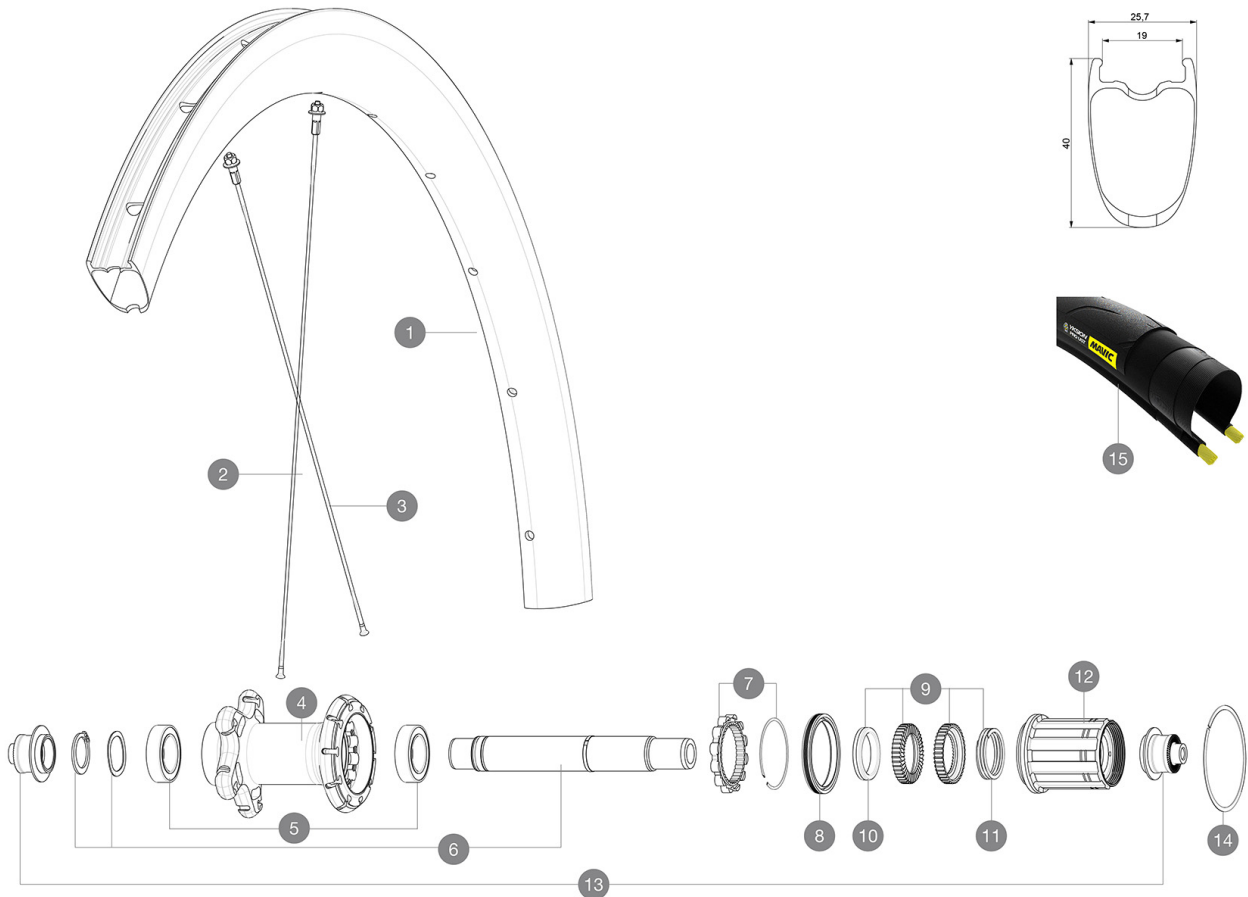

MAVIC **Cosmic Pro Carbon SL UST**

ASTM CATEGORY 1 : road only

For a longer longevity of the wheel, Mavic recommends that the total weight supported by the wheels don't exceed 120kg, bike included

Recommended tyre sizes: 25 to 32 mm

Max. Pressure: see indication on wheel and tyre. If they differ, use the lower of the 2

Max. Pressure tubeless: 25mm 6 bars - 87 PSI, 28mm 5 bars - 70 PSI. Max pressure tubetype: 25mm 7 bars - 102 PSI, 28mm 6 bars - 87 PSI

REFERENCES WHEELS

R30151 CosmicProCarb SL UST19 Rr

RIMS

&NBSP::

1	V2736413	KIT REAR RIM COSMIC PRO CARBON SL UST 19 - while stock last
1	V4092713	Kit Rear rim Cosmic SL 40 RB
	V3720101	25mm UST Tape for 19 to 22mm Road Rims

SPOKES

2	V3665301	KIT 1 FRT 271 + 1 NDS 278 COSMIC PRO CARBON SL UST 19 STAMPE
2	V3663001	KIT 12 FRT/NDS COSMIC PRO CARB SL UST/UST Disc C/C Disc/T Di
3	V3662801	KIT 12 DS COSMIC PRO CARB SL T/UST/UST Disc/C/C Disc BUTTED

HUB SHELLS

4	N/A	HUB BODY
5	V2560401	KIT 2 BEARINGS 17x28x7 + WAVED WASHER + CLIP
6	V2252801	KIT ID360 UB REAR AXLE W/CLIP/WAVED WASHER
7	V2252701	KIT ID360 INSERT SHAPED EAR LOBE > 2017
8	V2251601	KIT ID360 SEAL + GREASE
9	V2251701	KIT ID360 2 RATCHETS + SPRING + GREASE
10	V2500501	KIT ID360 3 PADS NOISE REDUCING
11	V2251801	KIT 3 ID360 ROAD SPRINGS
12	V3430101	HG11 Freewheel Body ID360
14	V2252201	KIT 2 REAR HUB RETENTION RINGS 48mm

TYRES

15	39938825	Yksion Pro UST 700x25

ADAPTERS

13	V2253101	KIT REAR AXLE ADAPTOR QUICK RELEASE ID360