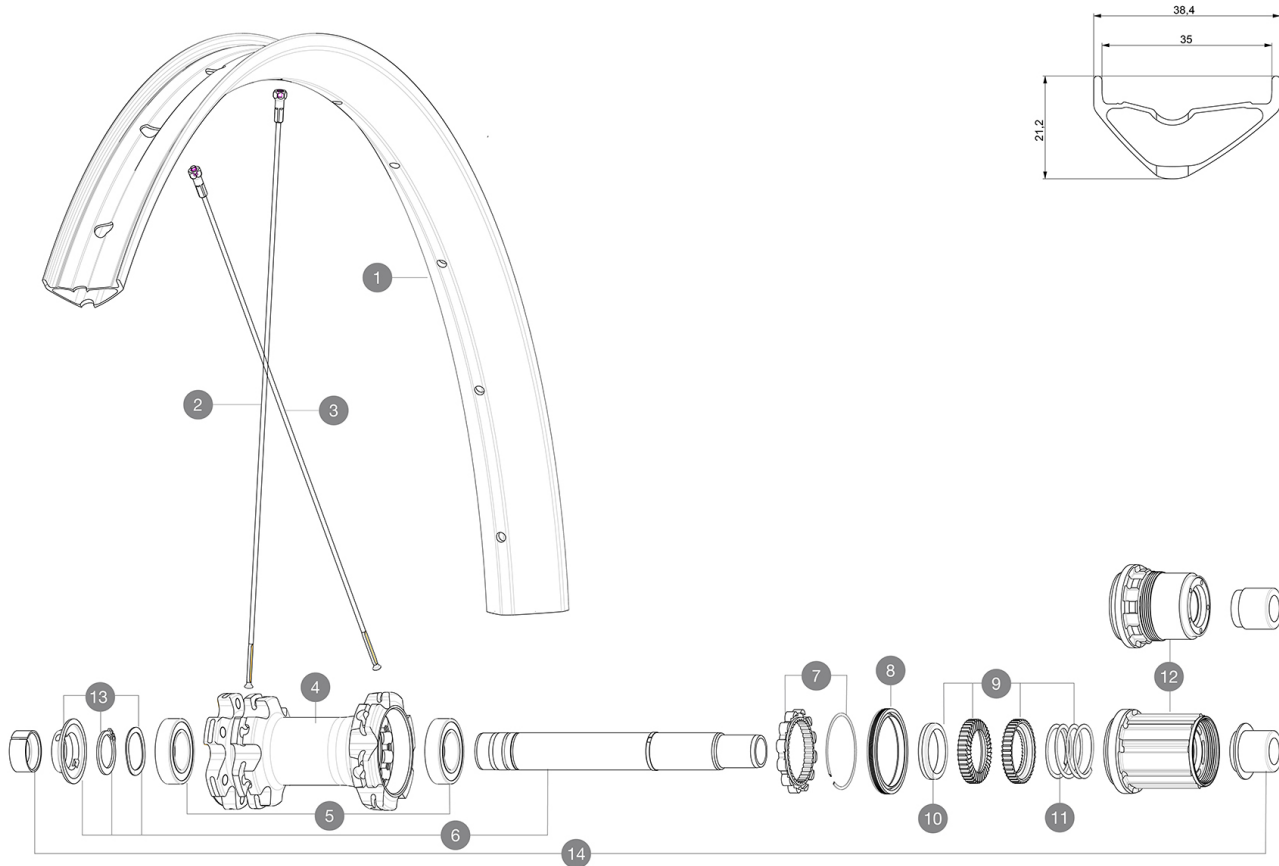

ASTM CATEGORY 3 : CROSS COUNTRY AND TRAIL RIDING

For a longer longevity of the wheel, Mavic recommends that the total weight supported by the wheels don't exceed 120kg, bike included

Recommended tyre sizes: 65mm to 81mm (2.5" to 3.2")

REFERENCES WHEELS

R26091 XA 35 27,5 Rr Boost XD

R26081 XA 35 27,5 Rr Boost

RIMS

&NBSP;:

1	V3762215	KIT FRT/REAR RIM XA 35 27,5"
	V3710101	40mm UST Tape For 35mm Wide Rims

SPOKES

2	36690101	"KIT 12 FT/NDS CROSSONE/CROSSMAX/XA 27,5"" SPK 278mm"
3	36690201	"KIT 12 DS XONE/CROSSRIDE FTSX/CROSSMAX/XA 27,5"" SPK 276mm"

HUB SHELLS

4	N/A	HUB BODY
5	M40076	HUB BEARINGS 17x30x7 6903 x 2
6	V2372201	KIT ID360 148 D6T AXLE WITH CLIP
7	V2252701	KIT ID360 INSERT SHAPED EAR LOBE > 2017
8	V2251601	KIT ID360 SEAL + GREASE
9	V2375201	KIT ID360 24 TEETH 2 RATCHET + MTB SPRING + PAD (specific)
10	V2375401	KIT ID360 MTB 24T 3 NOISE REDUCING PADS
11	V2372901	KIT 3 ID360 MTB SPRINGS
12	V3790101	HG9 Steel MTB Freewheel Body ID360
12	V3740101	XD MTB Freewheel Body ID360
13	V2373001	KIT ADJUST. SYSTEM QRM AUTO ID360 for 17x30x7 bearing

SPOKES

- **Material** : steel
- **Material** : steel
- **Shape** : straight pull, round
- **Shape** : straight pull, round
- **Count** : 24 front and rear
- **Count** : 24 front and rear
- **Lacing** : front and rear crossed 2
- **Lacing** : front and rear crossed 2