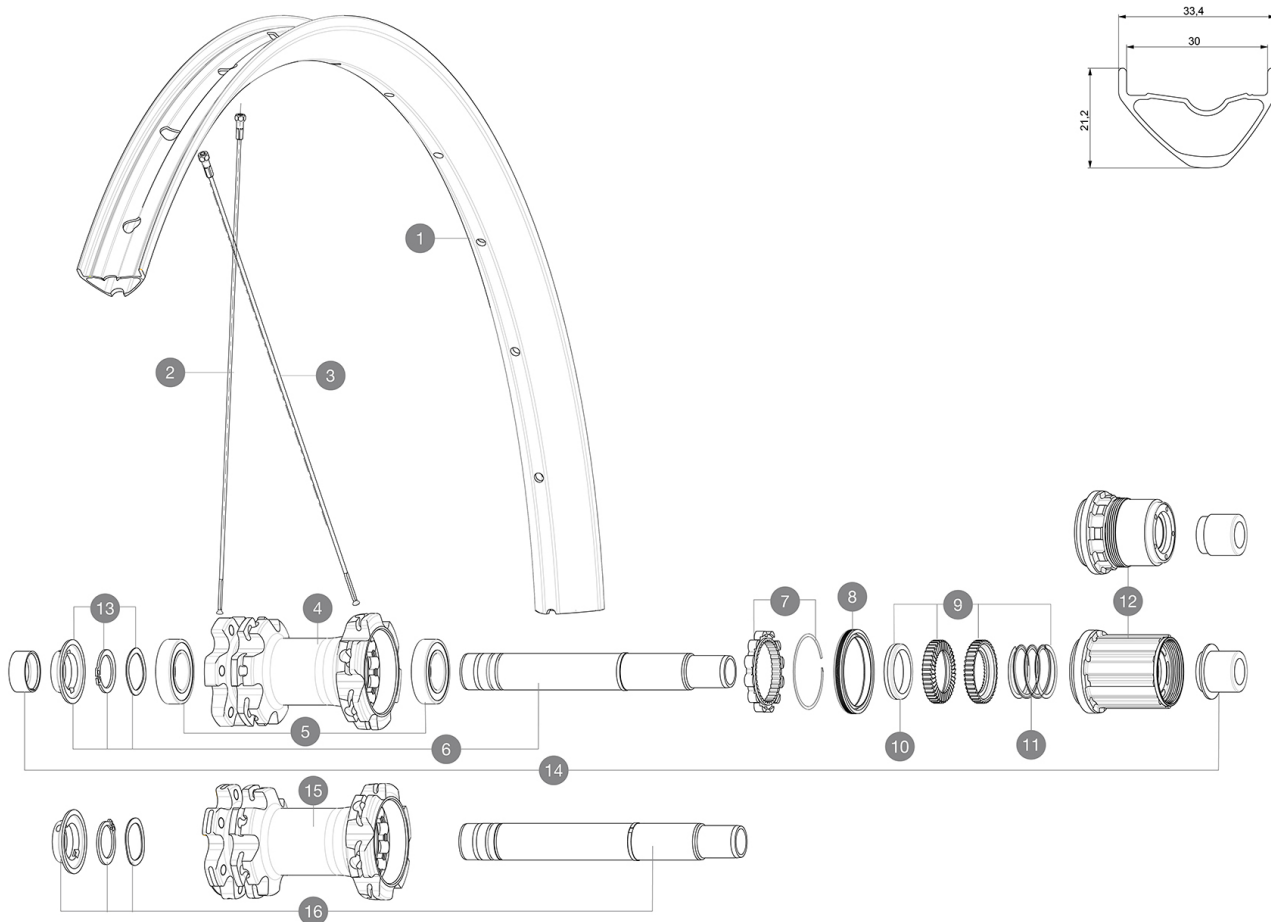

ASTM CATEGORY 3 : CROSS COUNTRY AND TRAIL RIDING

For a longer longevity of the wheel, Mavic recommends that the total weight supported by the wheels don't exceed 120kg, bike included

Recommended tyre sizes: 60mm to 76mm (2.35" to 3.0")

REFERENCES WHEELS

R25391	XA 29 Rr	R25421	XA 29 Rr Boost
R25411	XA 29 Rr XD	R25431	XA 29 Rr Boost XD

RIMS

&NBSP;:

1	V3762115	KIT FRT/REAR RIM XA 19 29"
	V3750101	35mm UST Green Tape for 30mm wide rims

SPOKES

2	36690301	"KIT 12 FT/NDS XONE/XMAX - XA 29"/AKSIUM DISC 9 + 12 FT/AKS
3	36690401	KIT 12 DS XONE/XRIDE FTSX/AKSIUM DISC 9 SPK 294mm

HUB SHELLS

4	N/A	HUB BODY
5	M40076	HUB BEARINGS 17x30x7 6903 x 2
6	V2372101	KIT ID360 135/142 D6T AXLE WITH CLIP
7	V2252701	KIT ID360 INSERT SHAPED EAR LOBE > 2017
8	V2251601	KIT ID360 SEAL + GREASE
9	V2375201	KIT ID360 24 TEETH 2 RATCHET + MTB SPRING + PAD (specific)
10	V2375401	KIT ID360 MTB 24T 3 NOISE REDUCING PADS
11	V2372901	KIT 3 ID360 MTB SPRINGS
12	V3780101	HG9 Alloy MTB Freewheel Body ID360
12	V3740101	XD MTB Freewheel Body ID360
13	V2373001	KIT ADJUST. SYSTEM QRM AUTO ID360 for 17x30x7 bearing
15	N/A	HUB BODY
16	V2372201	KIT ID360 148 D6T AXLE WITH CLIP

ADAPTERS

14	V2510701	ID360V2RrAxleAdapt12x142/148
	V2510801	ID360 V2 RrAxleAdapt9x135