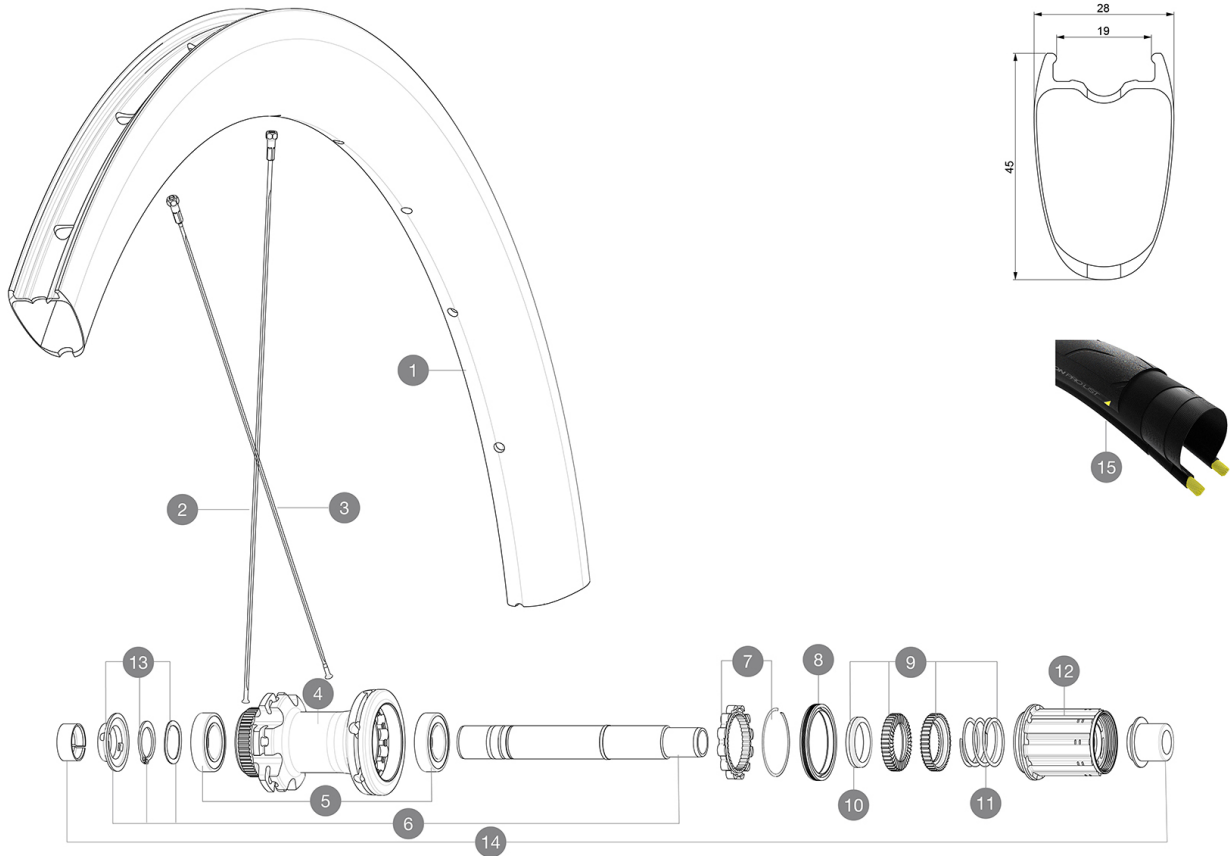

MAVIC Cosmic Pro Carbon Disc TDF

ASTM CATEGORY 1 : road only

For a longer longevity of the wheel, Mavic recommends that the total weight supported by the wheels don't exceed 120kg, bike included

Recommended tyre sizes: 25 to 32 mm

Max. Pressure: see indication on wheel and tyre. If they differ, use the lower of the 2

REFERENCES WHEELS

R35521 CosProCarb UST DCL TDF2 Rr

RIMS

&NBSP;:

1	V4092815	Kit Front/Rear rim Cosmic SL 45 Disc
1	V4091113	KIT REAR RIM COSMIC PRO CARBON UST DISC TdF 20 - while stock
	V2620101	UST RIM TAPE 25mm (for 21-24mm wide rim)

SPOKES

2	V3665901	KIT 12 FRT/NDS COSMIC PRO CARBON UST Disc SPOKE 273 + nipple
2	V4161201	Kit 12 Front/Rear non Drive Side Stainless Spokes 273 Cosmic
3	V4161101	Kit 12 Rear Drive Side Stainless Spokes 270 Cosmic Pro Carbo
3	V3665701	KIT 12 DS COSMIC PRO CARBON UST Disc SPOKE 270mm + nipple+wa

HUB SHELLS

4	N/A	HUB BODY
5	M40076	HUB BEARINGS 17x30x7 6903 x 2
6	V2373401	KIT ID360 135/142 DCL L1 AXLE WITH CLIP
7	V2252701	KIT ID360 INSERT SHAPED EAR LOBE > 2017
8	V2251601	KIT ID360 SEAL + GREASE
9	V2251701	KIT ID360 2 RATCHETS + SPRING + GREASE
10	V2500501	KIT ID360 3 PADS NOISE REDUCING
11	V2251801	KIT 3 ID360 ROAD SPRINGS
12	V3430101	HG11 Freewheel Body ID360
13	V2373001	KIT ADJUST. SYSTEM QRM AUTO ID360 for 17x30x7 bearing

ADAPTERS

14	V2510701	ID360V2RrAxleAdapt12x142/148
	V2510901	ID360 EVO RrAxleAdpt12x135/150
	V2510801	ID360 V2 RrAxleAdapt9x135