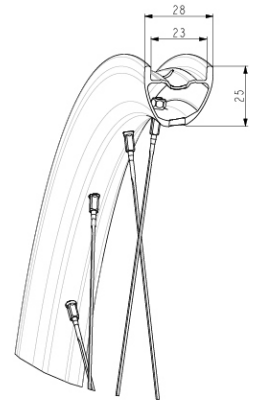

REFERENCES WHEELS

RIMS

&NBSP;:

1	V4092513	Kit Rear rim EBM Allroad Pro Carbon SL while stock lasts
	V2620101	UST RIM TAPE 25mm (for 21-24mm wide rim)

SPOKES

2	V3667701	Kit 16 DS round Jbent spokes 251mm Aksium Elite UST Disc EBM
----------	----------	--

ALLROAD PRO CARBON SL DISC EBM

2021

REAR

Specifications

VERSIONS

• Freewheel : Shimano/Sram

WHEEL WEIGHTS