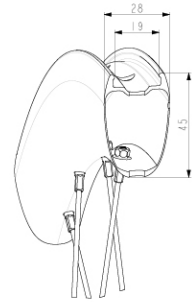

MAVIC COSMIC SL 45 DISC MAHLE**REFERENCES WHEELS**

Maximum tyre pressure: 4.4bar/64PSI with a 28mm tyre - 2.6bar/38PSI with a 64mm tyre
 ASTM CATEGORY 2 : road and offroad with jumps less than 15cm
 For a longer longevity of the wheel, Mavic recommends that the total weight supported by the wheels doesn't exceed 120kg, bike included
 Maximum tyre size: width 62mm - pressure max. 3.8Bar/55PSI

**RIMS**

&NBSP;:

1	V4093713	Kit Rear rim Cosmic SL 45 Disc EBM/ CPC UST Disc EBM
	V2620101	UST RIM TAPE 25mm (for 21-24mm wide rim)

SPOKES

2	V3668001	KIT 16 NON DRIVE SIDE J-bent Spoke 230mm COSMIC PRO CARBON U
3	V3667901	KIT 16 DRIVE SIDE J-bent Spoke 228mm COSMIC PRO CARBON UST D

Specifications**RIMS**

- **Material** : 100% carbon fiber
- **Material** : 100% carbon fiber
- **Height** : 45 mm
- **Height** : 45 mm
- **Drilling** : traditional (front 24 holes and rear 32 holes)
- **Drilling** : traditional (front 24 holes and rear 32 holes)

Disc brake specific profile

Disc brake specific profile

- **ETRTO size** : 622x19TC
- **ETRTO size** : 622x19TC
- **Tire** : clincher
- **Tire** : clincher

SPOKES

- **Material** : steel
- **Material** : steel
- **Shape** : straight pull, round
- **Shape** : straight pull, round
- **Count** : 28 front and rear
- **Count** : 28 front and rear