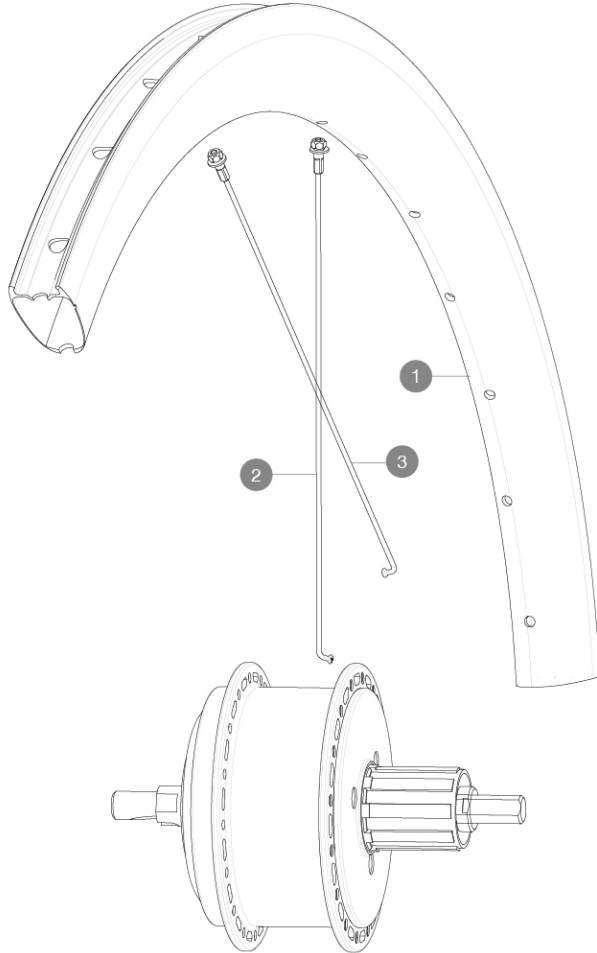

MAVIC COSMIC SL 45 DISC MAHLE**REFERENCES WHEELS**

Maximum tyre pressure: 4.4bar/64PSI with a 28mm tyre - 2.6bar/38PSI with a 64mm tyre
 ASTM CATEGORY 2 : road and offroad with jumps less than 15cm
 For a longer longevity of the wheel, Mavic recommends that the total weight supported by the wheels doesn't exceed 120kg, bike included
 Maximum tyre size: width 62mm - pressure max. 3.8Bar/55PSI

**RIMS**

&NBSP;:

1	V4093713	Kit Rear rim Cosmic SL 45 Disc EBM/ CPC UST Disc EBM
	V2620101	UST RIM TAPE 25mm (for 21-24mm wide rim)

SPOKES

2	V3668001	KIT 16 NON DRIVE SIDE J-bent Spoke 230mm COSMIC PRO CARBON U
3	V3667901	KIT 16 DRIVE SIDE J-bent Spoke 228mm COSMIC PRO CARBON UST D

Specifications**RIMS**

- **Material** : 100% carbon fiber
- **Material** : 100% carbon fiber
- **Height** : 45 mm
- **Height** : 45 mm
- **Drilling** : traditional (front 24 holes and rear 32 holes)
- **Drilling** : traditional (front 24 holes and rear 32 holes)

Disc brake specific profile

Disc brake specific profile

- **ETRTO size** : 622x19TC
- **ETRTO size** : 622x19TC
- **Tire** : clincher
- **Tire** : clincher

SPOKES

- **Material** : steel
- **Material** : steel
- **Shape** : straight pull, round
- **Shape** : straight pull, round
- **Count** : 28 front and rear
- **Count** : 28 front and rear