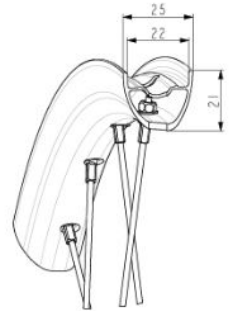

Non-Boost : 12x135 rear axle adapters (V2510901)

### RIMS

&NBSP;:

1	V00053209	Kit Rear rim Allroad EBM X35
	V3720101	25mm UST Tape for 19 to 22mm Road Rims

### **WHEEL WEIGHTS**