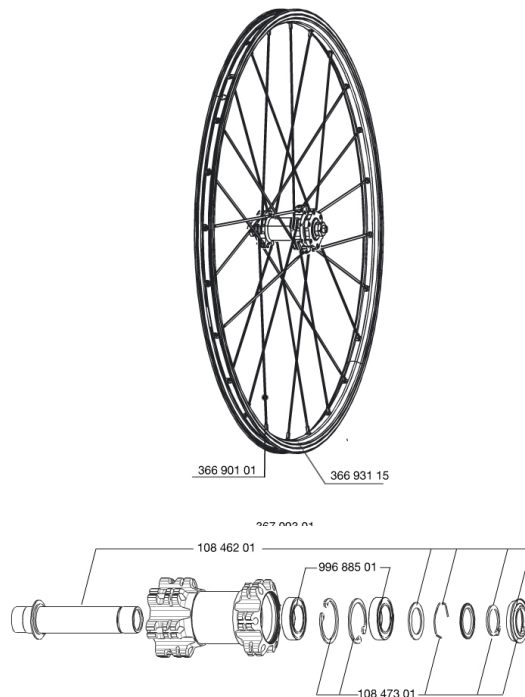

MAVIC Crossone 650b 15mm

1
2014
FRONT

RÉFÉRENCES ROUES

356632 CROSSONE 650b 15mm FRT

356641 CROSSONE 650b 15mm PR

JANTES

 :

1	36693115	"FRONT/REAR CROSSONE 650b/27,5" RIM"
---	----------	--------------------------------------

RAYONS

2	36690101	"12 SPOKES FRONT/OPP DRIVE SIDE CROSSONE 650b/27,5" 278mm"
---	----------	--

MOYEUX

3	N/A	CORPS DE MOYEU
4	99688501	KIT ROULEMENT MOYEU 9/15 D6T
5	V2371101	KIT FRONT QRM AXLE 100mm/BOOST 110mm
5	V2370101	KIT FRONT AXLE 15MM CROSSONE/-RIDE/-ROC - while stock last
6	V2370301	FRONT AUTO ADJUST.PLAY KIT 15MM AXLE

MAVIC *Crossone 650b 15mm***Spécifications**

POIDS ROUES

Poids roue