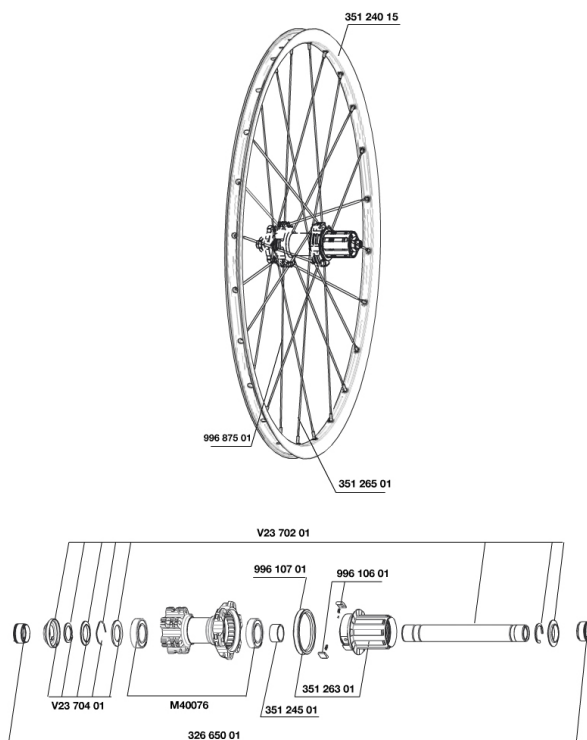

RÉFÉRENCES ROUES

325521 CROSSRIDE D013 12x142 REAR

JANTES

 :

35124015 "FRONT/REAR CROSSRIDE DISC 26"" 2013 9/9mm RIM"

RAYONS

35126501 "12 SPOKES DRV CROSSRIDE 2013 26"" 15/12mm 261mm"
99687501 12 RAYONS CROSSRIDE DISC 09 263mm

MOYEUX

V2371201 KIT REAR QRM AXLE 135-142 / BOOST 148mm
35124501 SET OF 3 REAR AXLE/FREEWHEEL BODY SPACERS
V2370401 REAR AUTO ADJUST.PLAY KIT 12MM AXLE
35126301 TS-2 FREEWHEEL BODY + SEAL 2013 (NO PAWLS) - while stock las
99610701 JOINT A LEVRE ITS4
M40076 HUB BEARINGS 17x30x7 6903 x 2
32665001 135>142mmRRAdaptersRedXRide012
99610601 KIT CLIQUETS ITS4