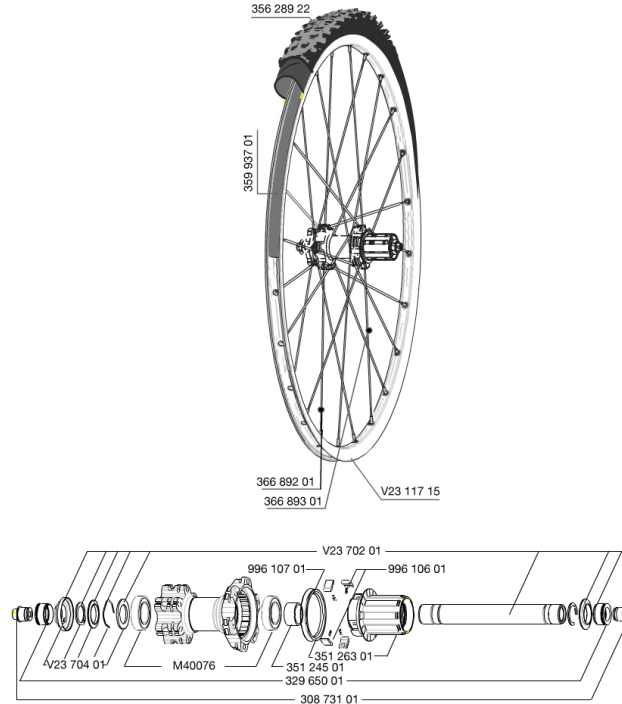

RÉFÉRENCES ROUES

353076 CROSSROC 650b REAR 9x135WTS

JANTES

 :

V2311715	JANTE AVT/ARR CROSSROC 27,5"
35993701	UST RIM STRIP 27.5x19c

RAYONS

36689201	"12 SPOKES FRONT/OPP DRIVE SIDE CROSSROC 650b/27,5"" 277mm"
36689301	"12 SPOKES DRIVE SIDE CROSSROC 650b/27,5"" 275mm"

MOYEUX

V2370401	REAR AUTO ADJUST.PLAY KIT 12MM AXLE
35124501	SET OF 3 REAR AXLE/FREEWHEEL BODY SPACERS
99610701	JOINT A LEVRE ITS4
V2370201	KIT AXE ARRIERE 12MM CROSSONE/CROSSRIDE/CROSSROC
35126301	TS-2 FREEWHEEL BODY + SEAL 2013 (NO PAWLS) - while stock las
99610601	KIT CLIQUETS ITS4

PNEUMATIQUES

35628922	Crossroc Roam 650b
----------	--------------------

ADAPTATEURS

32965001	ADAPTER Rr 12x142mm Elite/CRide MTB (Rd)
30873101	2 REAR REDUCERS 12/9,5mm 2012 ITS4 HUB

MAVIC *Crossroc 650b WTS*

Spécifications

POIDS ROUES

Poids roue 970