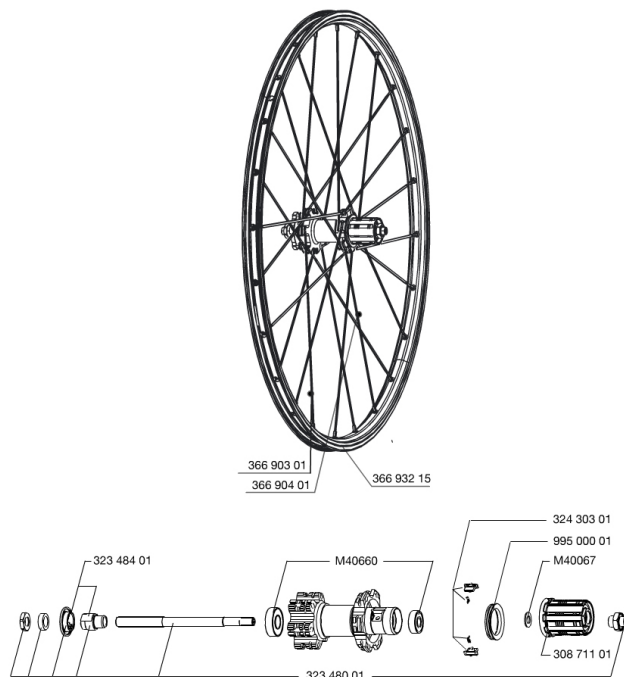

RÉFÉRENCES ROUES

356644 CROSSONE 29 15mm PR

JANTES

&NBSP;:

1	36693215	"FRONT/REAR CROSSONE 29"" RIM"
---	----------	--------------------------------

RAYONS

2	36690301	"12 SPOKES FRONT/OPP DRIVE SIDE CROSSONE 29"" 296mm"
3	36690401	"12 SPOKES DRIVE SIDE CROSSONE 29"" 294mm"

MOYEURS

4	N/A	CORPS DE MOYEU
5	M40660	ROULEMENTS MOYEU ARR 608+6001
6	32348001	AXE ARR VTT DISC CROSSLAND/CROSSMAX ENDURO DISC
7	32348401	KIT SUPPORTS ROULEMENTS EXPANSIBLE
8	32430301	KIT CLIQUET FTSX
9	99500001	JOINT A LEVRE FTSX
10	M40067	KIT ENTRETOISES CORPS DE RL/RLT NEZ DE MOYEU FTS
11	30871101	FTS-L FREEWHEEL BODY HG11 2013 (8 or 9mm axle compatible)

MAVIC *Crossone 29 15mm*

Spécifications

POIDS ROUES

Poids roue