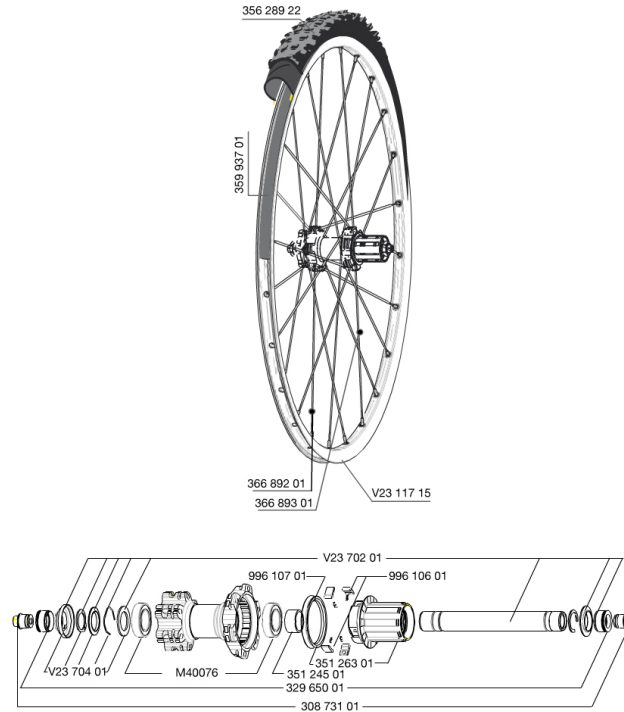

MAVIC CROSSROC WTS 650b (27,5) Lefty Supermax 2014

RĂFĂRENCES ROUES

JANTES

&NBSP;:

35993701	UST RIM STRIP 27.5x19c
V2311715	JANTE AVT/ARR CROSSROC 27,5"

RAYONS

36689301	"12 SPOKES DRIVE SIDE CROSSROC 650b/27,5"" 275mm"
36689201	"12 SPOKES FRONT/OPP DRIVE SIDE CROSSROC 650b/27,5"" 277mm"

MOYEUX

M40076	HUB BEARINGS 17x30x7 6903 x 2
V2370401	REAR AUTO ADJUST.PLAY KIT 12MM AXLE
35124501	SET OF 3 REAR AXLE/FREEWHEEL BODY SPACERS
99610701	JOINT A LEVRE ITS4
V2370201	KIT AXE ARRIERE 12MM CROSSONE/CROSSRIDE/CROSSROC
35126301	TS-2 FREEWHEEL BODY + SEAL 2013 (NO PAWLS) - while stock las
99610601	KIT CLIQUETS ITS4

PNEUMATIQUES

35628922	Crossroc Roam 650b
----------	--------------------

ADAPTATEURS

32965001	ADAPTER Rr 12x142mm Elite/CRide MTB (Rd)
30873101	2 REAR REDUCERS 12/9,5mm 2012 ITS4 HUB

MAVIC **CROSSROC WTS 650b (27,5) Lefty****Spécifications Supermax 2014**

POIDS ROUES

Poids roue