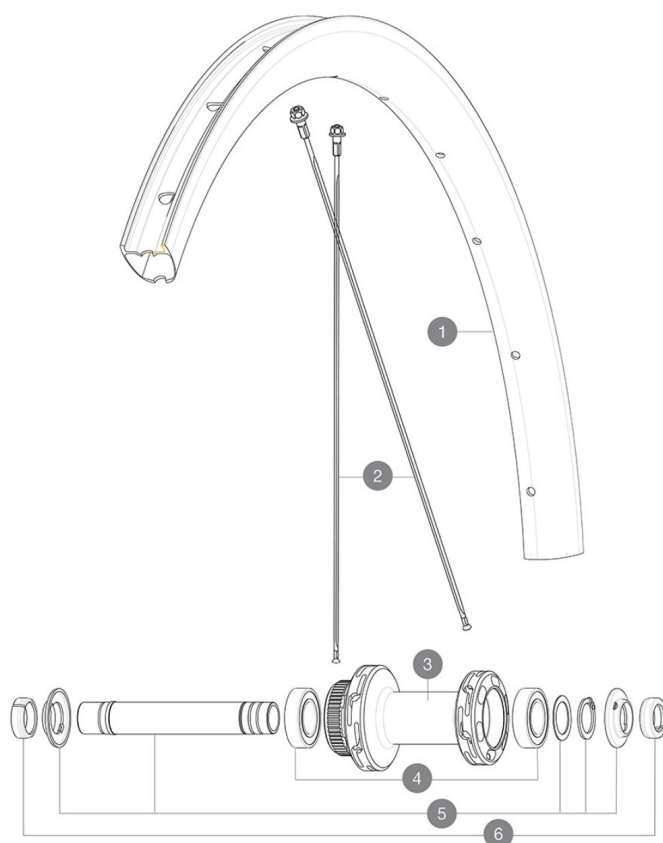

REFERENZE RUOTE

ASTM CATEGORY 2 : road and offroad with jumps less than 15cm

For a longer longevity of the wheel, Mavic recommends that the total weight supported by the wheels doesn't exceed 120kg, bike included

Recommended tire sizes: 25 to 32 mm

Max. Pressure: see indication on wheel and tire. If they differ, use the lowest of the 2

RIMS

&NBSP;:

1	V00063531	Kit Front/Rear rim Cosmic SL32 Ltd
	V2620101	UST RIM TAPE 25mm (for 21-24mm wide rim)

Specifications**CERCHIONI**

- **Material** : 100% carbon fiber
 - **Height** : 32mm
 - **Drilling** : traditional
- Disc brake specific profile
- **Tire** : UST Tubeless and tubetype
 - **Internal width** : 21 mm
 - **ETRTO size** : 622x21TC
- UST tubeless technology

RAGGI

- **Material** : steel
- **Shape** : straight pull, flat, double butted
- **Nipples** : brass, ABS
- **Count** : 24 front and rear
- **Lacing** : front and rear crossed 2, contactless

MOZZO

- **Front and rear bodies** : aluminum
 - **Axle material** : aluminum
 - **Front** : Quick release and 12x100 through axle compatible
 - **Rear** : Quick Release, 12x142 and 12x135 compatible
- Infinity hubs
Mozzo disponibile solo con rotori dei freni Center Lock
Instant Drive 360 freewheel technology
QRM Auto bearing preload technology