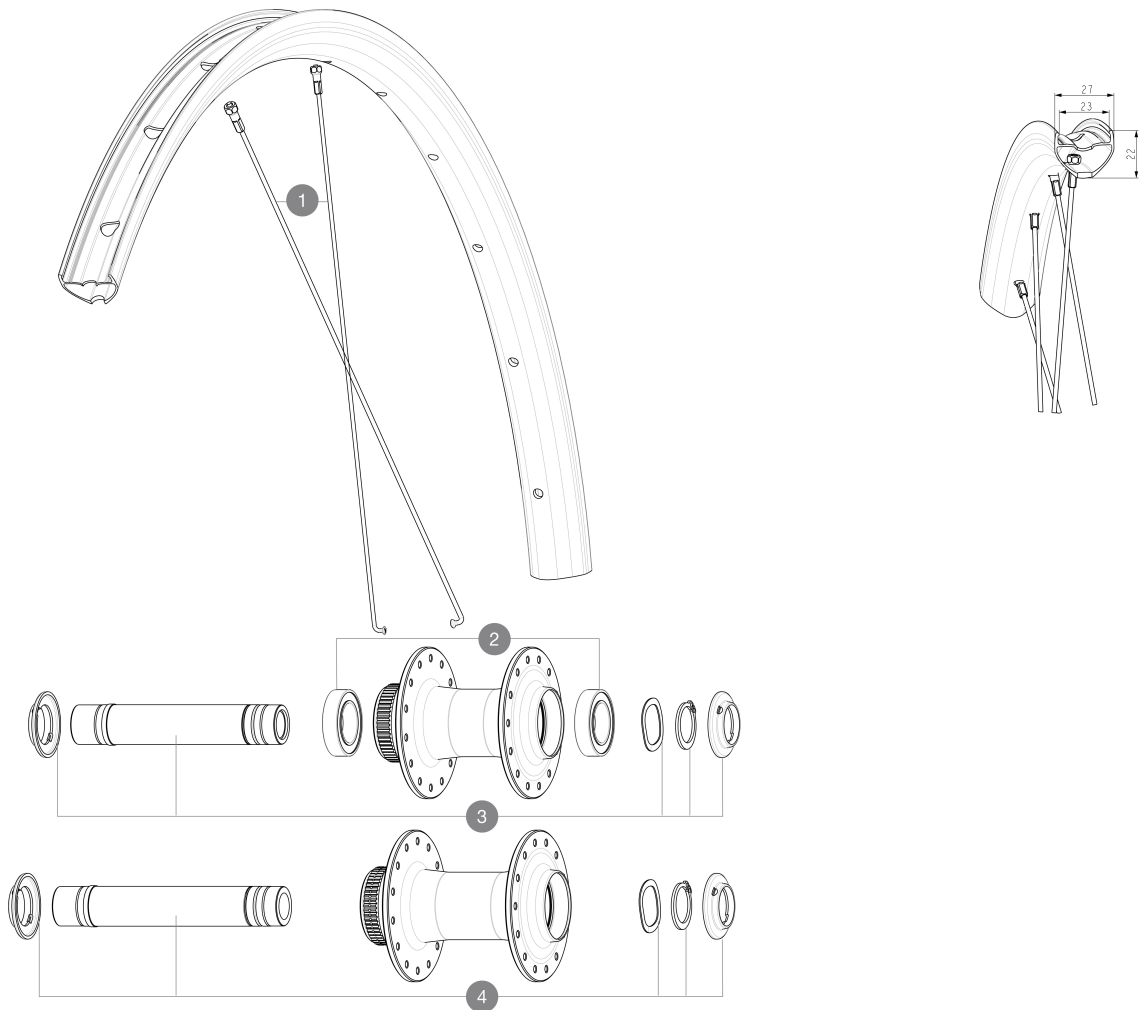

REFERENZE RUOTE

SPOKES

1	V00062331	Kit 14 ft/rr Jbent bk rd spk 298 29"+np
---	-----------	---

HUB SHELLS

2	V2500901	KIT BEARINGS 18x30x7 + WAVED WASHER + CLIP
3	V2374001	KIT 12x100mm FRONT AXLE DCL QRM AUTO ALLROAD > 2019
4	V00083231	Kit 110mm axle QRM auto road DCL

ADAPTERS

V2680301	"Kit Ft Road Adapter 12 >> 9mm"
----------	---------------------------------

MAVIC **ALLROAD 1 23MM****Specifications**

PESI RUOTE