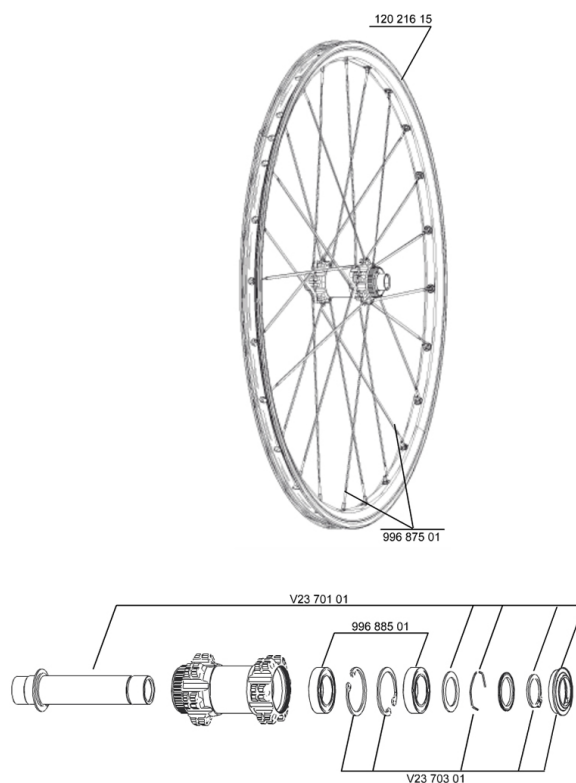

MAVIC Crossride Disc 15mm

1
2011
FRONT

REFERENZE RUOTE

111850 CROSSRIDE D011 15MMDCL+AD
FRT

111853 CROSSRIDE D011 15MMDCL+AD PR

RIMS

&NBSP;;

12021615 FRONT/REAR CROSSRIDE DISC 11 RIM

HUB SHELLS

V2370301 FRONT AUTO ADJUST.PLAY KIT 15MM AXLE

99688501 BEARING KIT 9/15 D6T HUB

V2370101 KIT FRONT AXLE 15MM CROSSONE/-RIDE/-ROC - while stock last

MAVIC *Crossride Disc 15mm***Specifications****PESI RUOTE**

Peso della ruota