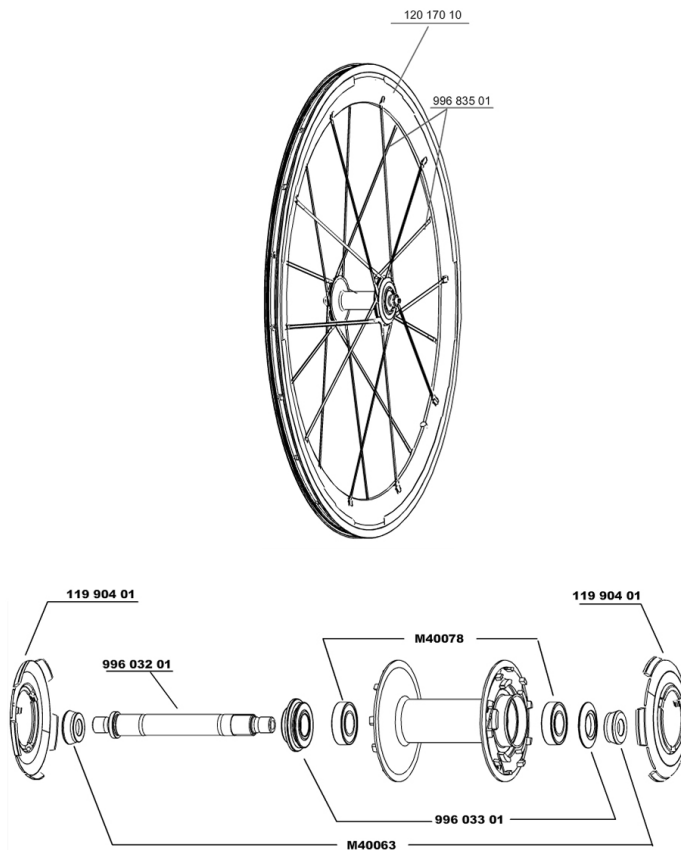

## REFERENZE RUOTE

119216	COSMIC CARBONE SR FRT	119220	COSMIC CARBONE SR ED11PR
119219	COSMIC CARBONE SR M10PR		

## RIMS

&NBSP;;

12017010	FRONT COSMIC CARBONE SR RIM
----------	-----------------------------

## SPOKES

99683501	5 SPOKES CARBONE SLR FRT+0FW
----------	------------------------------

## ***Specifications***

PESI RUOTE