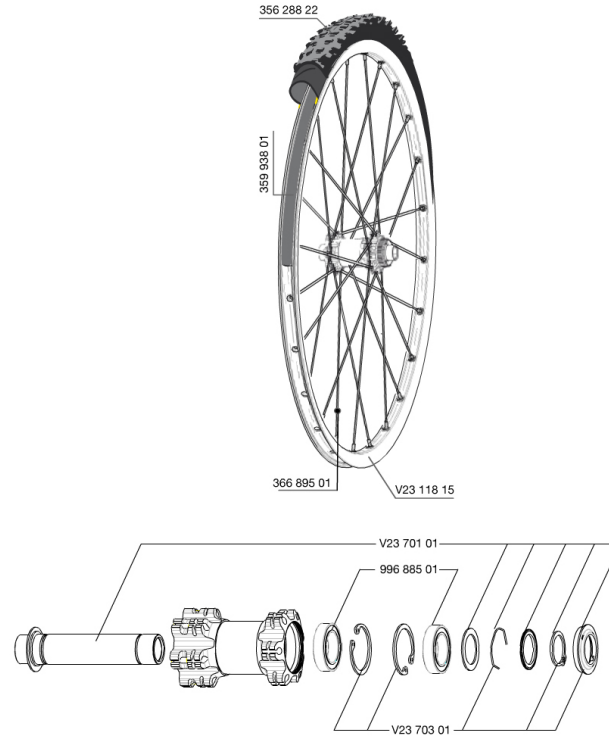

REFERENZE RUOTE

353028 CROSSROC 29 FRT 15mmWTS

RIMS

&NBSP;:

V2311815	KIT FRONT/REAR CROSSROC 29"
35993801	UST RIM STRIP 29x19c

SPOKES

36689501	"12 SPOKES FRONT/OPP DRIVE SIDE CROSSROC 29"" 295mm"
----------	--

HUB SHELLS

M40076	HUB BEARINGS 17x30x7 6903 x 2
35124501	SET OF 3 REAR AXLE/FREEWHEEL BODY SPACERS
99610701	ITS4 SEAL
V2370401	REAR AUTO ADJUST.PLAY KIT 12MM AXLE
35126301	TS-2 FREEWHEEL BODY + SEAL 2013 (NO PAWLS) - while stock las
99610601	ITS4 PAWLS KIT
V2370201	KIT REAR AXLE 12MM CROSSONE/CROSSRIDE/CROSSROC

TYRES

35628822	Crossroc Roam 29
----------	------------------

ADAPTERS

32965001	ADAPTER Rr 12x142mm Elite/CRide MTB (Rd)
30873101	2 REAR REDUCERS 12/9,5mm 2012 ITS4 HUB

MAVIC *Crossroc 29 WTS*

2

2014
FRONT

Specifications

PESI RUOTE

Peso della ruota 905