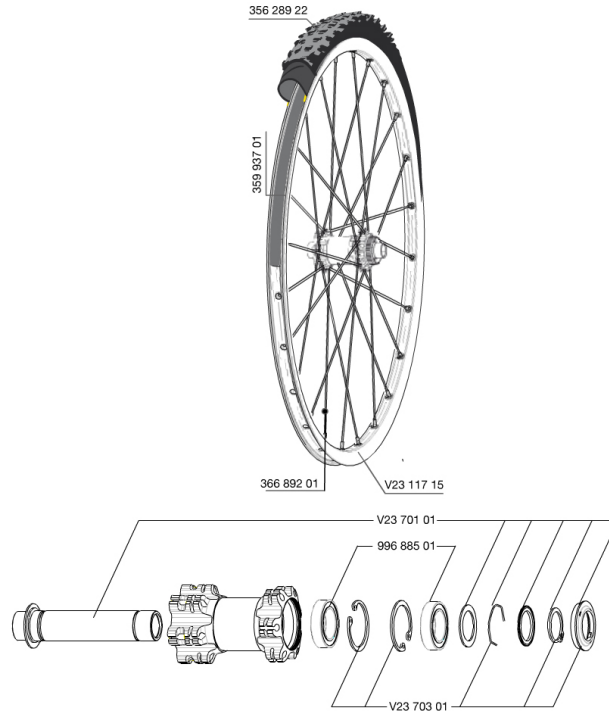

## REFERENZE RUOTE

353075 CROSSROC 650b FRT 15mm WTS

### RIMS

&NBSP;:

35993701	UST RIM STRIP 27.5x19c
V2311715	KIT FRONT/REAR CROSSROC 27,5"

### SPOKES

36689201	"12 SPOKES FRONT/OPP DRIVE SIDE CROSSROC 650b/27,5"" 277mm"
----------	---

### **PESI RUOTE**

Peso della ruota 855