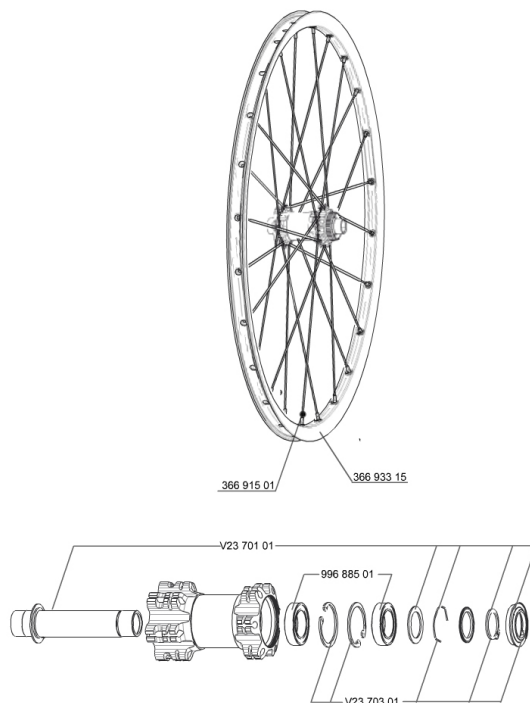

REFERENZE RUOTE

356057 CROSSRIDE D650b 15mmFRT

RIMS

&NBSP;;

36693315	"FRONT/REAR CROSSRIDE 650b/27,5" RIM"
----------	---------------------------------------

SPOKES

36691501	KIT 12 DS CROSSRIDE/XA +/E-XA + 27,5" SPOKE 277mm - while st
----------	--

HUB SHELLS

V2370301	FRONT AUTO ADJUST.PLAY KIT 15MM AXLE
V2370101	KIT FRONT AXLE 15MM CROSSONE-/RIDE-/ROC - while stock last
99688501	BEARING KIT 9/15 D6T HUB

MAVIC *Crossride 650b*

2

2014
FRONT

Specifications

PESI RUOTE

Peso della ruota 905