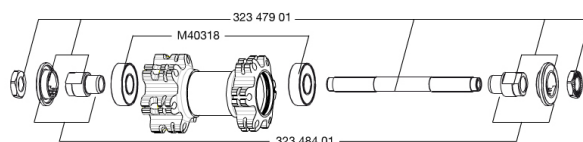

REFERENZE RUOTE

356072 CROSSONE 650b FRT

RIMS

&NBSP;;

1	36693115	"FRONT/REAR CROSSONE 650b/27,5"" RIM"

SPOKES

2	36690101	"12 SPOKES FRONT/OPP DRIVE SIDE CROSSONE 650b/27,5"" 278mm"

HUB SHELLS

3	N/A	CORPO MOZZO
4	M40318	KIT CUSCINETTI MOZZO 6001
5	32347901	KIT ASSE ANT. XLD/XMAX EN/COSMOS/KSY.
6	32348401	SUPPORTO ESPANDIBILE x CUSCINETTI MOZZO