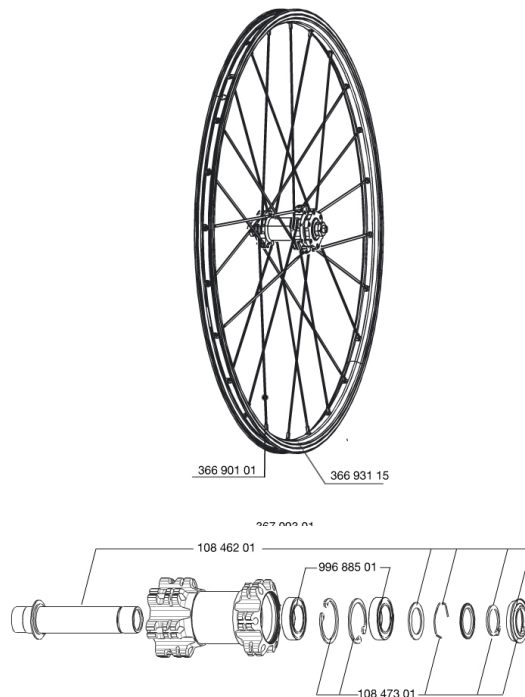

MAVIC Crossone 650b 15mm

1
2014
FRONT

REFERENZE RUOTE

356632 CROSSONE 650b 15mm FRT

356641 CROSSONE 650b 15mm PR

RIMS

&NBSP;;

1	36693115	"FRONT/REAR CROSSONE 650b/27,5"" RIM"
---	----------	---------------------------------------

SPOKES

2	36690101	"12 SPOKES FRONT/OPP DRIVE SIDE CROSSONE 650b/27,5"" 278mm"
---	----------	---

HUB SHELLS

3	N/A	CORPO MOZZO
4	99688501	BEARING KIT 9/15 D6T HUB
5	V2371101	KIT FRONT QRM AXLE 100mm/BOOST 110mm
5	V2370101	KIT FRONT AXLE 15MM CROSSONE/-RIDE/-ROC - while stock last
6	V2370301	FRONT AUTO ADJUST.PLAY KIT 15MM AXLE

MAVIC *Crossone 650b 15mm***Specifications****PESI RUOTE**

Peso della ruota