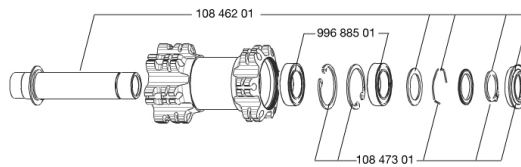

MAVIC Crossone 29 15mm

1
2014
FRONT

REFERENZE RUOTE

356635 CROSSONE 29 15mm FRT

356644 CROSSONE 29 15mm PR

RIMS

&NBSP;;

1	36693215	"FRONT/REAR CROSSONE 29"" RIM"
---	----------	--------------------------------

SPOKES

2	36690301	"12 SPOKES FRONT/OPP DRIVE SIDE CROSSONE 29"" 296mm"
---	----------	--

HUB SHELLS

3	N/A	CORPO MOZZO
4	99688501	BEARING KIT 9/15 D6T HUB
5	V2371101	KIT FRONT QRM AXLE 100mm/BOOST 110mm
5	V2370101	KIT FRONT AXLE 15MM CROSSONE/-RIDE/-ROC - while stock last
6	V2370301	FRONT AUTO ADJUST.PLAY KIT 15MM AXLE

MAVIC *Crossone 29 15mm*

Specifications

PESI RUOTE

Peso della ruota