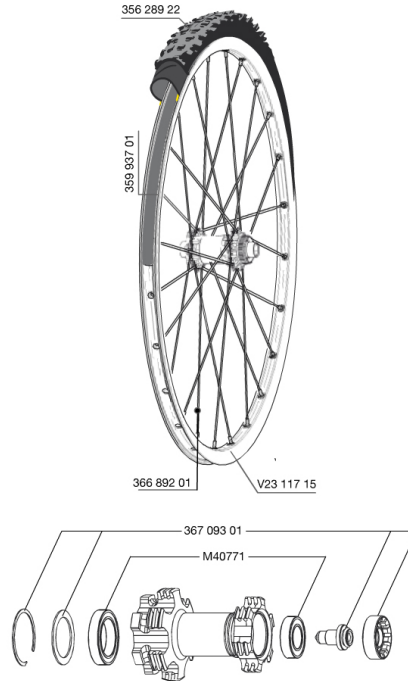

MAVIC CROSSROC WTS 650b (27,5) Lefty Supermax 2014

REFERENZE RUOTE

RIMS

&NBSP;:

35993701	UST RIM STRIP 27.5x19c
V2311715	KIT FRONT/REAR CROSSROC 27,5"

SPOKES

36689201	"12 SPOKES FRONT/OPP DRIVE SIDE CROSSROC 650b/27,5"" 277mm"
----------	---

HUB SHELLS

36709301	ASSEMBLY KIT CROSSROC SUPERMAX
M40771	KIT CUSCINETTI x MOZZO LEFTY

TYRES

35628922	Crossroc Roam 650b
----------	--------------------

MAVIC**CROSSROC WTS 650b (27,5) Lefty****Supermax 2014****Specifications****PESI RUOTE**

Peso della ruota