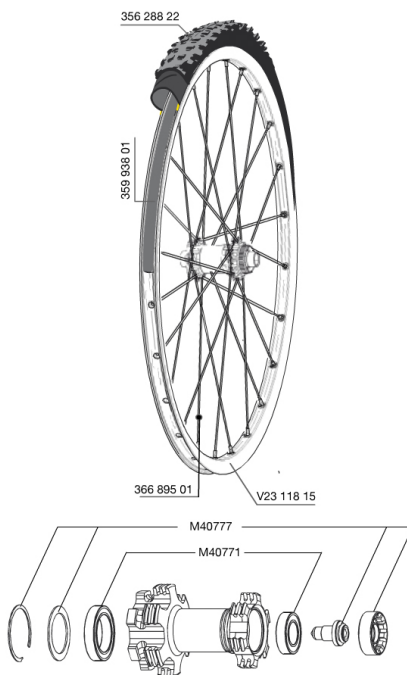

REFERENZE RUOTE

RIMS

&NBSP;:

35993801	UST RIM STRIP 29x19c
V2311815	KIT FRONT/REAR CROSSROC 29"

SPOKES

36689501	"12 SPOKES FRONT/OPP DRIVE SIDE CROSSROC 29"" 295mm"
----------	--

HUB SHELLS

M40777	KIT ESTRATTORE MONTAGGIO CUSCINETTI XMAX DISC LEFTY
M40771	KIT CUSCINETTI x MOZZO LEFTY

TYRES

35628822	Crossroc Roam 29
----------	------------------

CROSSROC WTS 29 Lefty 2014

Specifications

PESI RUOTE

Peso della ruota