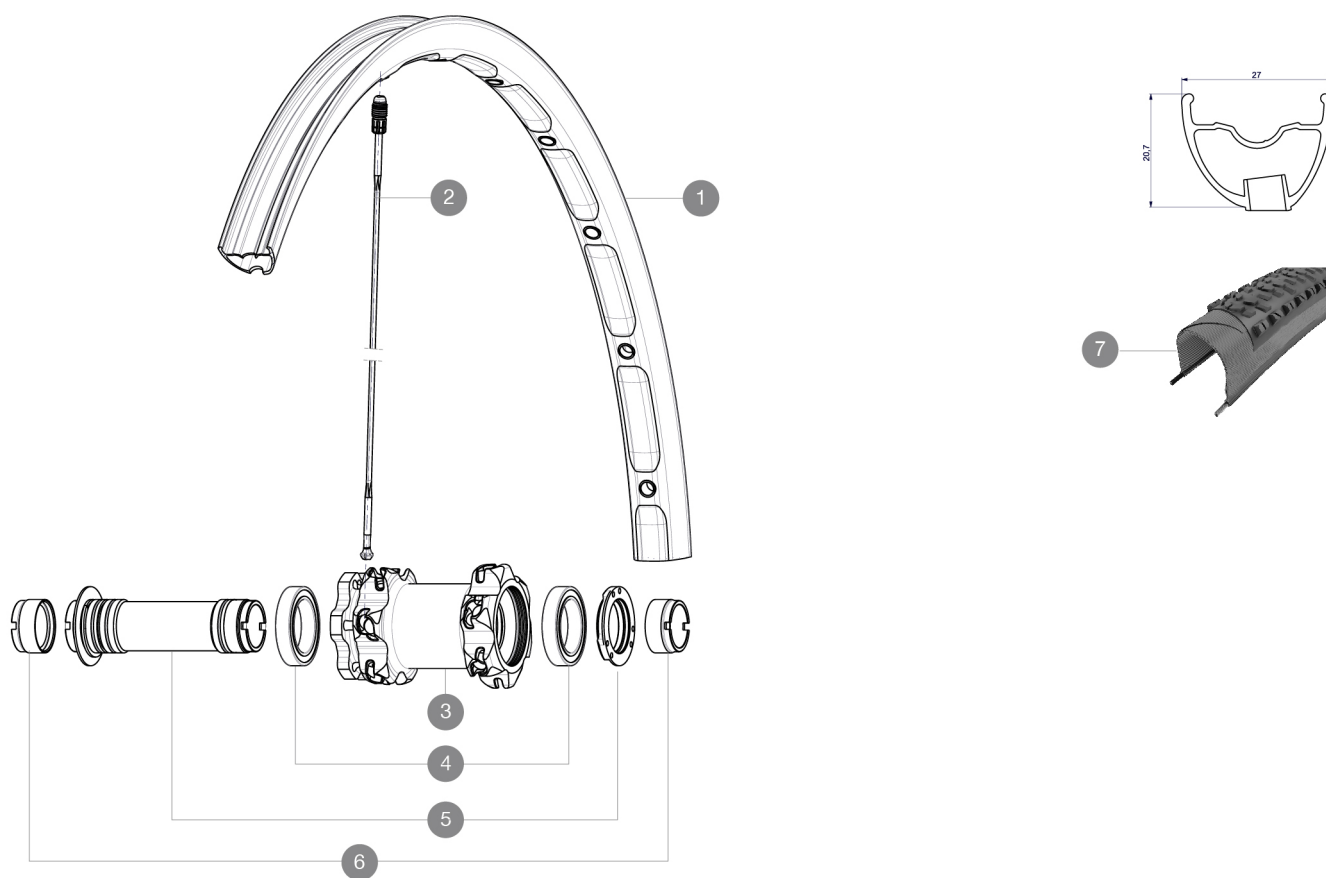

REFERENZE RUOTE

F02901 Crossmax XL 27.5Ft WTS

RIMS

DIAM. FORO VALVOLA (MM): 6,5 :

1 V2310810 KIT FRONT RIM CROSSMAX XL 2015 27,5"

SPOKES

2 36674901 "12 SPOKES FRONT CROSSMAX SLR/ENDURO 650b/27,5" 274mm"

HUB SHELLS

3 N/A CORPO MOZZO
4 M40179 FRONT BEARING 25x37x7 20mm AXLE
5 30870501 FRONT AXLE 20mm CROSSMAX ST/SX + DEEMAX ULTI 2012

ADAPTERS

6 12982901 20mm adapter for Crossmax ST/SX (front wheel)

MAVIC *Crossmax XL 27.5 WTS*

2
2015
FRONT

Specifications

CERCHIONI

- Larghezza interna : 23 mm
- Misura ETRTO 27,5" : 584x23C

MOZZO

Compatibile con Shimano MTB 11 marce
XD compatibile (XX1-X01) con kit opzionale

PESI RUOTE

Peso della ruota 815