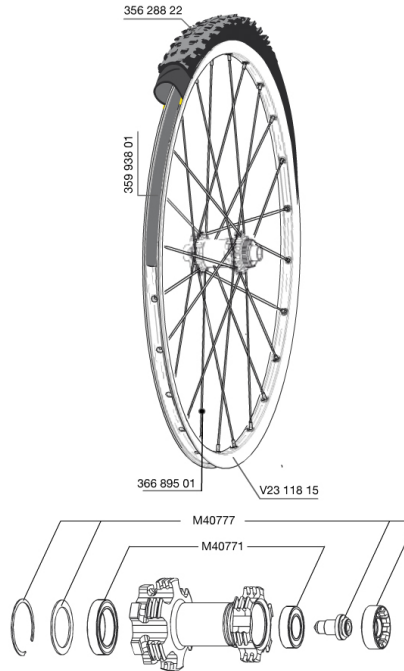

MAVIC CROSSROC WTS 29 Lefty Supermax 2014

REFERENZE RUOTE

RIMS

&NBSP;:

35993801	UST RIM STRIP 29x19c
V2311815	KIT FRONT/REAR CROSSROC 29"

SPOKES

36689701	"12 SPOKES FRONT CROSSROC LEFTY/SUPERMAX 29"" 301mm"
----------	--

HUB SHELLS

36709301	ASSEMBLY KIT CROSSROC SUPERMAX
M40771	KIT CUSCINETTI x MOZZO LEFTY

TYRES

35628822	Crossroc Roam 29
----------	------------------

MAVIC

CROSSROC WTS 29 Lefty Supermax

2014

Specifications

PESI RUOTE

Peso della ruota