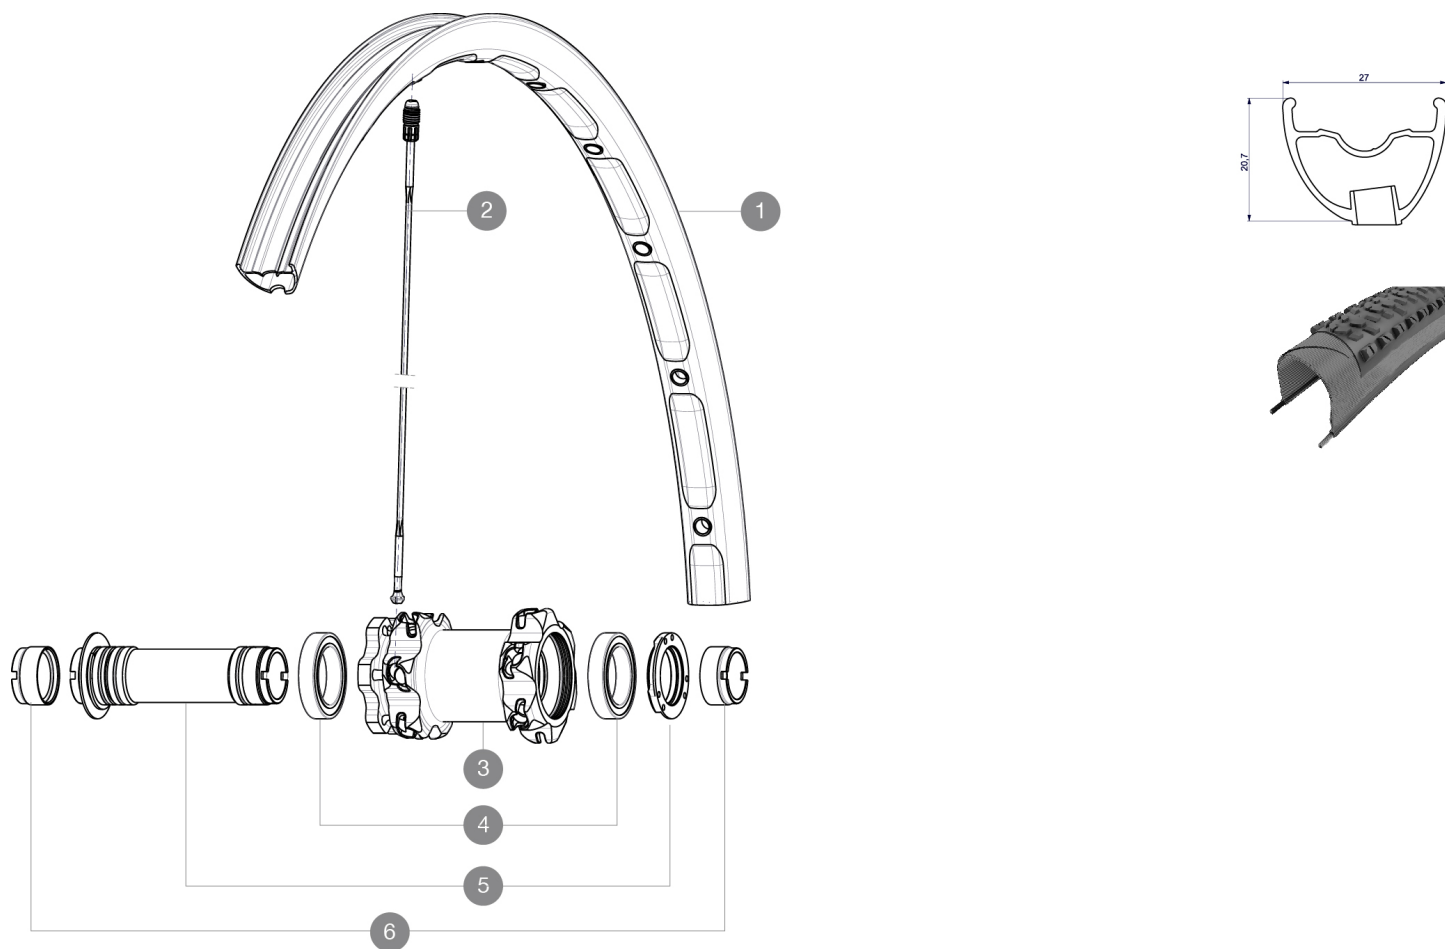

## REFERENZE RUOTE

### RIMS

&NBSP;:

1 V2310810 KIT FRONT RIM CROSSMAX XL 2015 27,5"

### SPOKES

2 36674901 "12 SPOKES FRONT CROSSMAX SLR/ENDURO 650b/27,5" 274mm"

### ADAPTERS

6 12982901 20mm adapter for Crossmax ST/SX (front wheel)