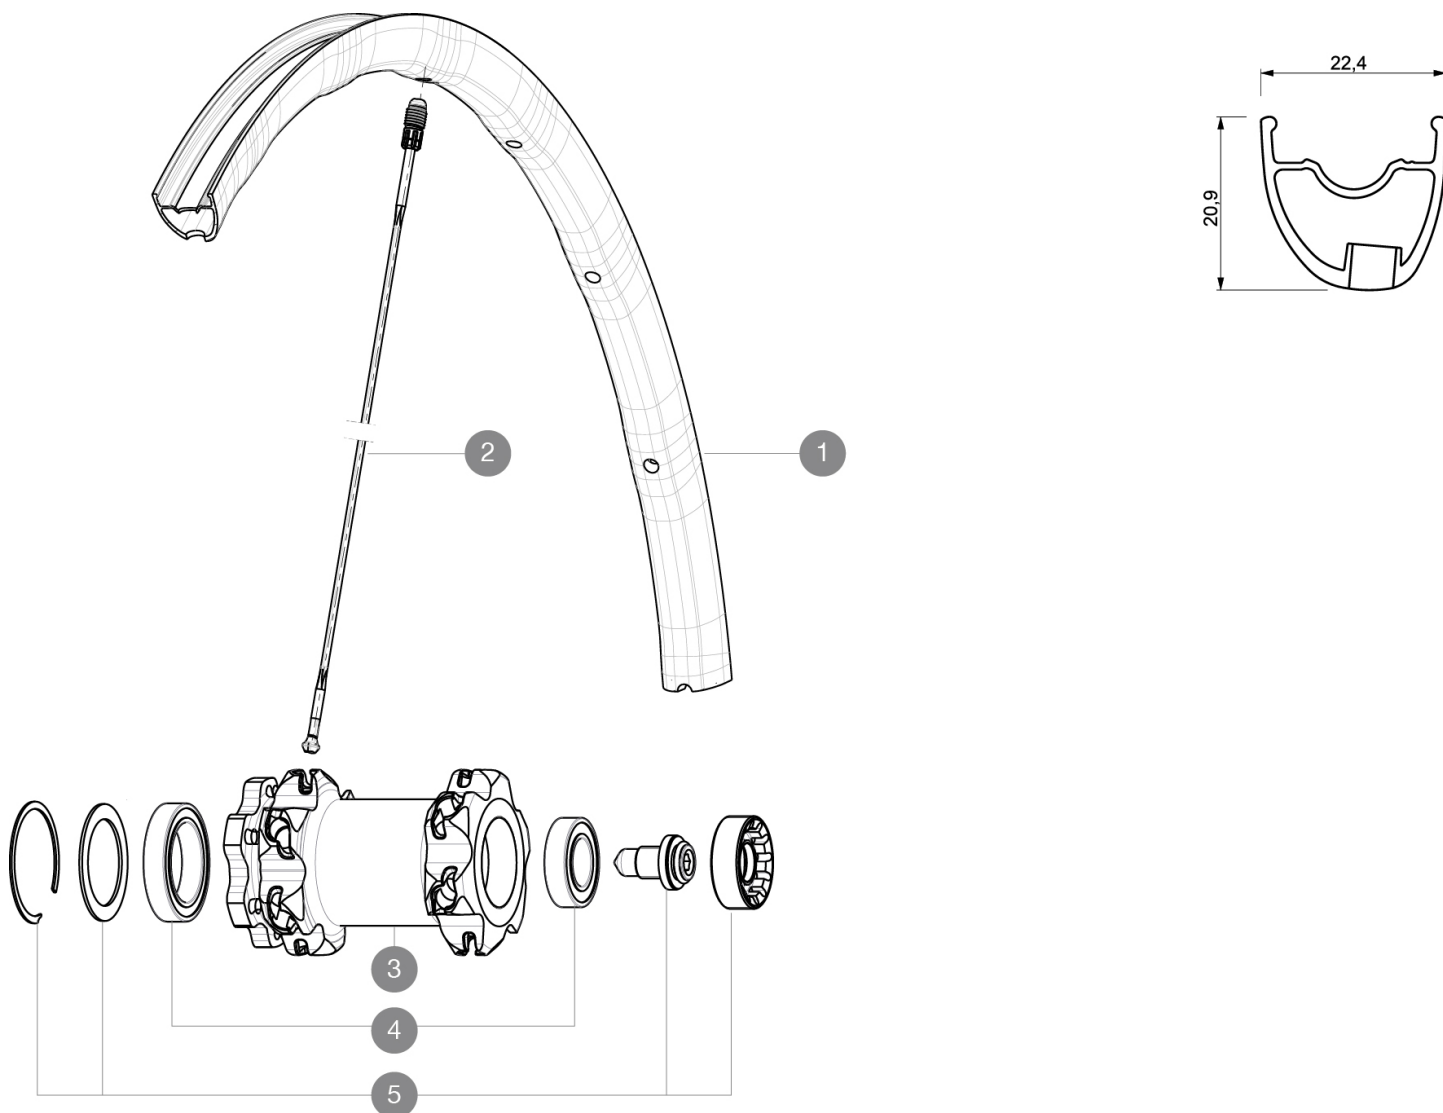

REFERENZE RUOTE

F16401 XmaxSL27.5SpxFt Black

RIMS

DIAM. FORO VALVOLA (MM): 6,5 :

1	V2310210	KIT FRONT RIM CROSSMAX SL 2015 27,5"
---	----------	--------------------------------------

SPOKES

2	36674901	"12 SPOKES FRONT CROSSMAX SLR/ENDURO 650b/27,5"" 274mm"
---	----------	---

HUB SHELLS

3	N/A	CORPO MOZZO
4	M40771	KIT CUSCINETTI x MOZZO LEFTY
5	36709301	ASSEMBLY KIT CROSSROC SUPERMAX

Crossmax SL 27.5 Supermax

Specifications

PESI RUOTE

Peso della ruota