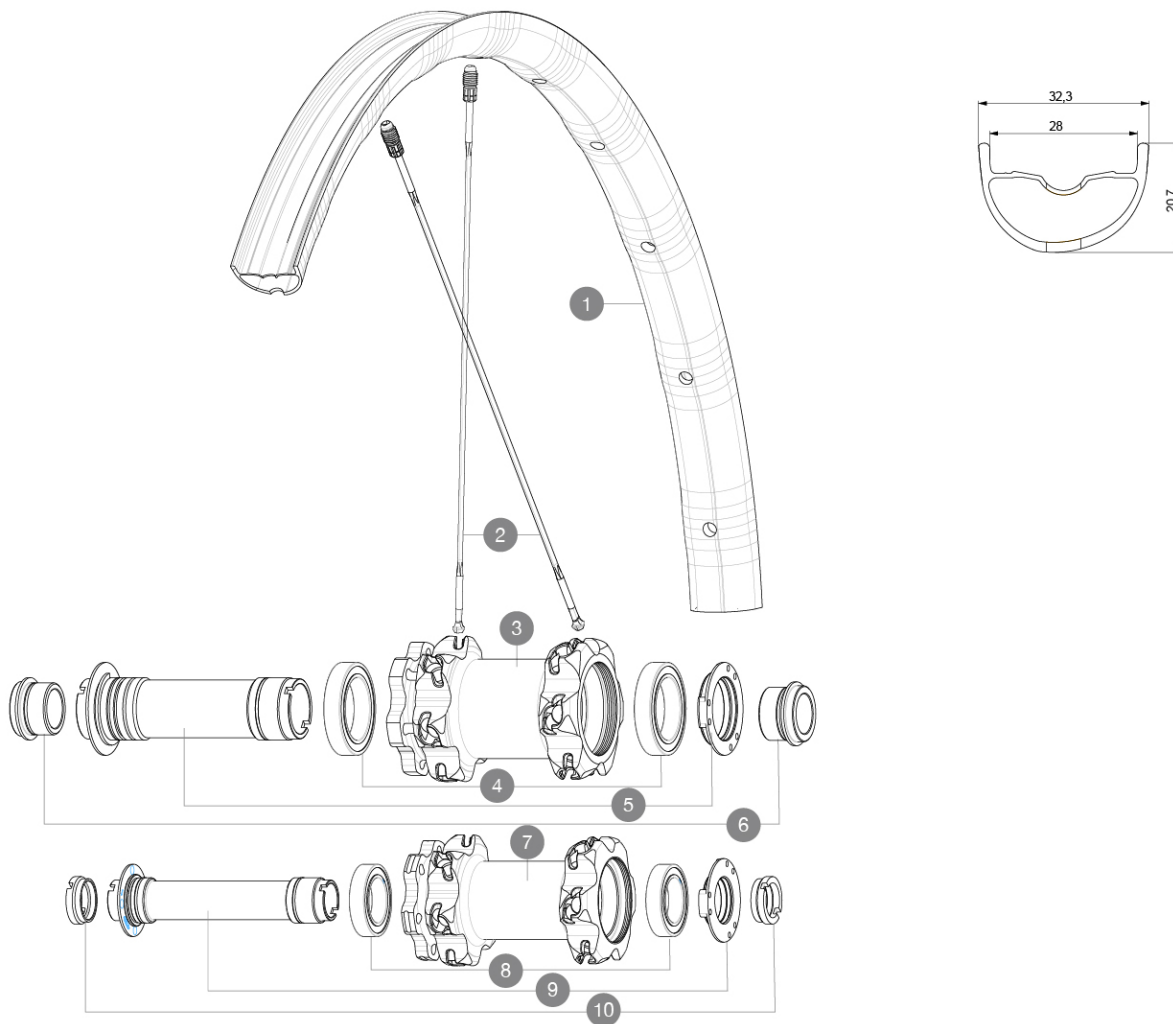

MAVIC DEEMAX PRO SAM HILL 292020
FRONT

ASTM CATEGORY 4: PER ENDURO E TRAIL RIDING

For a longer longevity of the wheel, Mavic recommends that the total weight supported by the wheels doesn't exceed 150kg, bike included

Dimensione di pneumatico consigliata: da 46mm a 64mm (da 1,8" a 2,5")

Maximum tyre pressure: 2.55bar/37PSI with a 54mm tyre - 1.3bar/19PSI with a 125mm tyre

Per una maggiore durata della ruota, Mavic raccomanda di non superare il peso massimo di 120 kg supportato dalle ruote, bicicletta compresa

REFERENZE RUOTE

R35961	DEEMPRO SH INT 29 12X142 XD	F89751	DEEMPRO SH INT 29 15x100
F89101	DEEMPRO SH INT 29 BST		

**RIMS**

&NBSP;:

1	V3764610	KIT FRONT RIM DEEMAX PRO SH 29"
----------	----------	---------------------------------

SPOKES

2	A7209901	KIT 12 FT/NDS CROSSMAX XL/DEEMAX PRO 19 29" SPK 293mm
----------	----------	---

HUB SHELLS

3	N/A	CORPO MOZZO
4	M40179	FRONT BEARING 25x37x7 20mm AXLE
5	30870501	FRONT AXLE 20mm CROSSMAX ST/SX + DEEMAX ULTI 2012
7	N/A	CORPO MOZZO
8	99688501	BEARING KIT 9/15 D6T HUB
9	V2370701	KIT FRONT QRM+ AXLE BOOST INTL 110mm