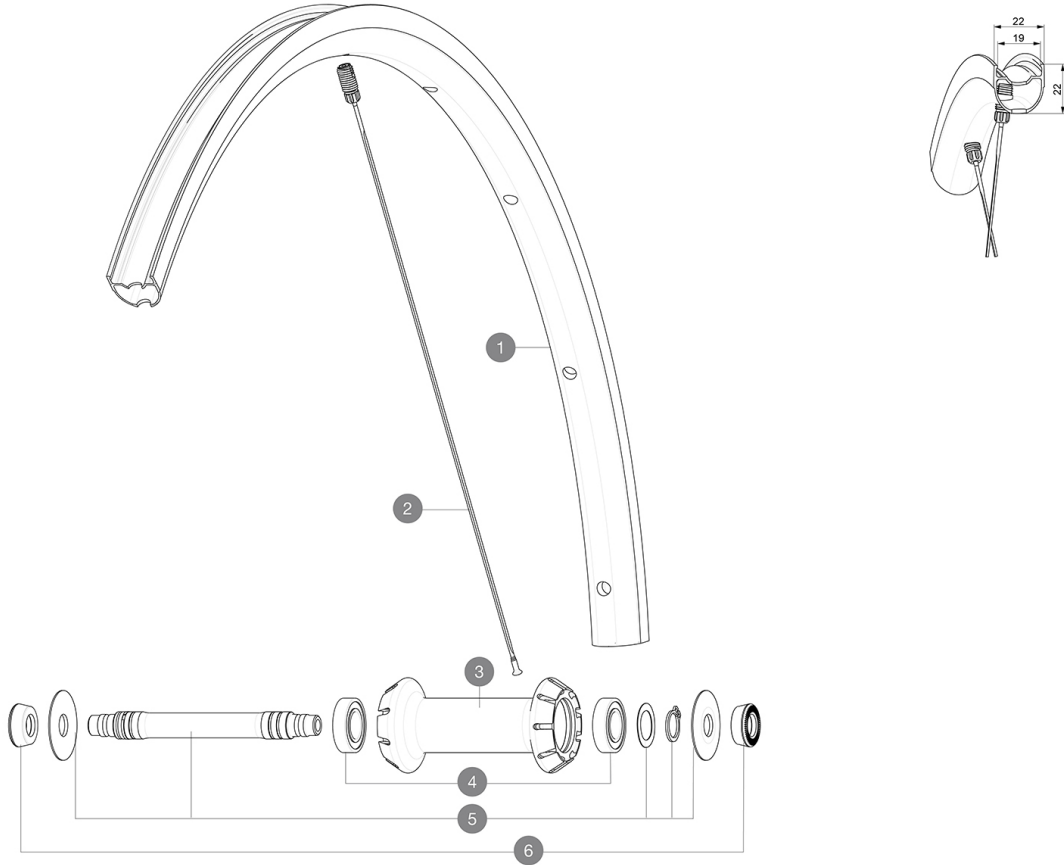

MAVIC **KSYRIUM S**

ASTM CATEGORY 2 : road and offroad with jumps less than 15cm

For a longer longevity of the wheel, Mavic recommends that the total weight supported by the wheels doesn't exceed 120kg, bike included

Misura minima del pneumatico: larghezza 23 mm - pressione massima 6,75 Bar/97 PSI

Recommended tyre sizes: 25 to 32 mm

Max. Pressure: see indication on wheel and tyre. If they differ, use the lowest of the 2

Maximum tyre pressure: 6.75bar/97PSI with a 23mm tyre - 3.8bar/55PSI with a 62mm tyre

Misura massima del pneumatico: larghezza 62 mm - pressione massima 3,8 Bar/55 PSI

REFERENZE RUOTE

F90191 KSYRIUM S RB 700 QR

RIMS

&NBSP::

1 V4093910 Kit Front rim Ksyrium S RB

SPOKES

2 V4164001 Kit 9 front Ksyrium S butted spoke 289mm M7/7

HUB SHELLS

3 N/A CORPO MOZZO
4 M40078 KIT CUSCINETTI MOZZO ANT. 6901
5 V2375801 Kit front axle RB for QRM auto hub + hoobster + wave washer

ADAPTERS

6 35117301 FRONT OR REAR FORK REST KIT R-SYS 2013