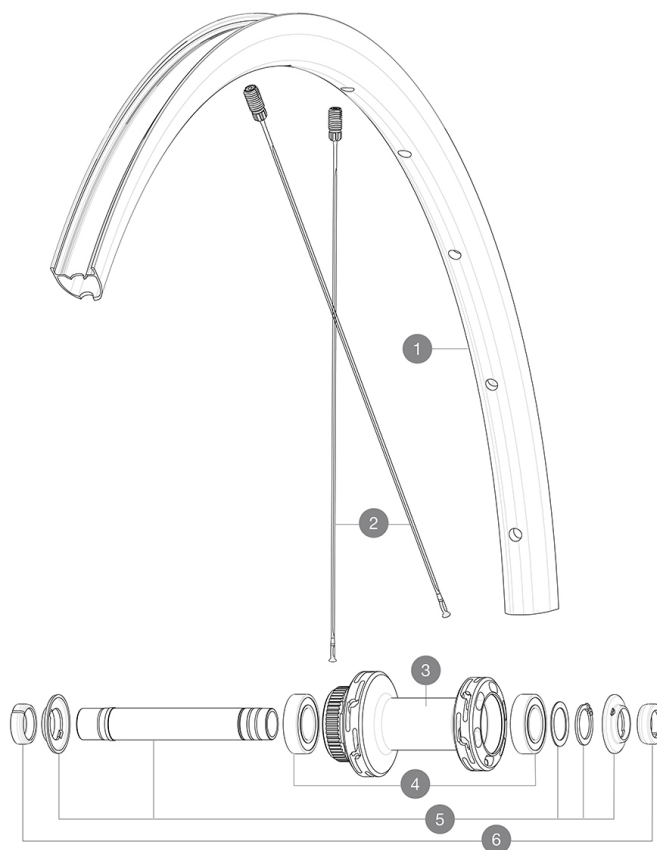

ASTM CATEGORY 2 : road and offroad with jumps less than 15cm
 Misura minima del pneumatico: larghezza 23 mm - pressione massima 6,75 Bar/97 PSI
 For a longer longevity of the wheel, Mavic recommends that the total weight supported by the wheels doesn't exceed 120kg, bike included
 Recommended tyre sizes: 25 to 32 mm
 Max. Pressure: see indication on wheel and tyre. If they differ, use the lowest of the 2
 Maximum tyre pressure: 6.75bar/97PSI with a 23mm tyre - 3.8bar/55PSI with a 62mm tyre
 Misura massima del pneumatico: larghezza 62 mm - pressione massima 3,8 Bar/55 PSI

REFERENZE RUOTE

F90231 KSYRIUM S CL 700 12x100

RIMS

&NBSP;:

1	V4093410	Kit Front rim Ksyrium S Disc
---	----------	------------------------------

SPOKES

2	V4163501	Kit 12 Front/Rear Ksyrium S Disc butted spoke 294mm M7/7
---	----------	--

HUB SHELLS

3	N/A	CORPO MOZZO
4	M40129	KIT 2 BEARINGS 6902 15x28x7
5	V2373301	KIT QRM AUTO FRONT AXLE 12mm > 2019

ADAPTERS

6	V2680501	12mm Road Axle Cap QRM Auto
	V2680301	"Kit Ft Road Adapter 12 >> 9mm"

MAVIC KSYRIUM S DISC