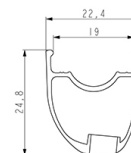

ASTM CATEGORY 2 : road and offroad with jumps less than 15cm
 Misura minima del pneumatico: larghezza 23 mm - pressione massima 6,75 Bar/97 PSI
 For a longer longevity of the wheel, Mavic recommends that the total weight supported by the wheels doesn't exceed 120kg, bike included
 Recommended tyre sizes: 25 to 32 mm
 Max. Pressure: see indication on wheel and tyre. If they differ, use the lowest of the 2
 Maximum tyre pressure: 6.75bar/97PSI with a 23mm tyre - 3.8bar/55PSI with a 62mm tyre
 Misura massima del pneumatico: larghezza 62 mm - pressione massima 3,8 Bar/55 PSI

REFERENZE RUOTE

F90231 KSYRIUM S CL 700 12x100

RIMS

&NBSP;:

1	V4093410	Kit Front rim Ksyrium S Disc
---	----------	------------------------------

SPOKES

2	V4163501	Kit 12 Front/Rear Ksyrium S Disc butted spoke 294mm M7/7
---	----------	--

HUB SHELLS

3	N/A	CORPO MOZZO
4	M40129	KIT 2 BEARINGS 6902 15x28x7
5	V2373301	KIT QRM AUTO FRONT AXLE 12mm > 2019

ADAPTERS

6	V2680501	12mm Road Axle Cap QRM Auto
	V2680301	"Kit Ft Road Adapter 12 >> 9mm"

MAVIC KSYRIUM S DISC